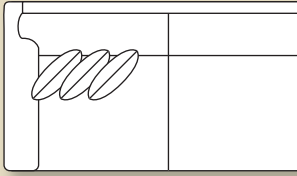

## LAF One Arm Sofa

Overall Dimensions: H 40 W 77 D 44  
 Seating Dimensions: H 19 W 64 D 27  
 Seat Height: 21 Arm Height: 29  
 Pillows: 3 P23

9752 Fabric  
 59752-LF Leather Fabric  
 59752-L Leather

## Wedge

Overall Dimensions: H 40 W 64 D 54  
 Seating Dimensions: H 19 W 46 D 27  
 Seat Height: 21 Arm Height: N/A  
 Pillows: 1 P23

9780 Fabric  
 59780-LF Leather Fabric  
 59780-L Leather