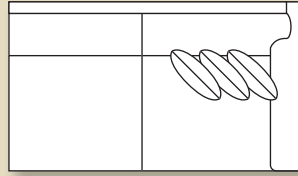

## LAF One Arm Sofa

Overall Dimensions: H 40 W 77 D 44  
 Seating Dimensions: H 19 W 64 D 27  
 Seat Height: 21 Arm Height: 29  
 Pillows: 3 P23

9752 Fabric  
 59752-LF Leather Fabric  
 59752-L Leather