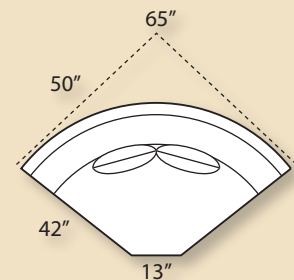

Overall Dimensions: H 39 W 101 D 42
Seating Dimensions: H 19 W 75 D 26
Seat Height: 20 Arm Height: 24
Pillows: 4 P23

6074 Armless Loveseat

Overall Dimensions: H 39 W 60 D 42
Seating Dimensions: H 19 W 60 D 26
Seat Height: 20 Arm Height: N/A
Pillows: 2 P23

6064 Armless Chair

Overall Dimensions: H 39 W 30 D 42
Seating Dimensions: H 19 W 30 D 26
Seat Height: 20 Arm Height: N/A
Pillows: 1 P23

6008 Ottoman

Overall Dimensions: H 16 W 35 D 25

6063 RAF Corner Sofa

6065 Conversation Sofa

Overall Dimensions: H 39 W 96 D 42
Seating Dimensions: H 19 W 70 D 26
Seat Height: 20 Arm Height: 24
Pillows: 4 P23

6082 LAF One Arm Chaise

Overall Dimensions: H 39 W 38 D 68
Seating Dimensions: H 19 W 29 D 53
Seat Height: 20 Arm Height: 24
Pillows: 2 P23

6080 Wedge

Overall Dimensions: H 39 W 72 D 42
Seating Dimensions: H 19 W 45 D 26
Seat Height: 20 Arm Height: N/A
Pillows: 2 P23

6083 RAF One Arm Chaise

All dimensions are approximate