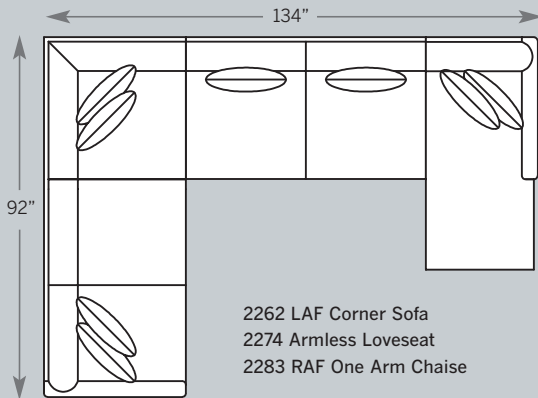

A = Attached Border Back

3 Choose Your Base >

W = Warm Brown

D = Driftwood

4 Choose Your Material >

F = Fabric

L = Leather

How To Order >

EXAMPLE:
Sofa 2200-FBD-F
 Sofa with Flair Arm,
 Loose Border Back,
 Driftwood Leg and Fabric

Standard Features:
 Seat Cushions: High Resiliency

POPULAR SECTIONAL CONFIGURATIONS

DARBY SECTIONAL

2200 Sofa
 Overall: H 36 W 80 D 38
 Seating: H 16 W 72 D 21
 Seat Height: 20 Arm Height: 25
 Pillows: 2 P23

2285 Sofa
 Overall: H 36 W 80 D 38
 Seating: H 16 W 72 D 21
 Seat Height: 20 Arm Height: 25
 Pillows: 2 P23

2275 Studio Sofa
 Overall: H 36 W 74 D 38
 Seating: H 16 W 64 D 21
 Seat Height: 20 Arm Height: 25
 Pillows: 2 P23

2220 Loveseat
 Overall: H 36 W 56 D 38
 Seating: H 16 W 48 D 21
 Seat Height: 20 Arm Height: 25
 Pillows: 2 P23

2201 Chair
 Overall: H 36 W 33 D 38
 Seating: H 16 W 25 D 21
 Seat Height: 20 Arm Height: 25
 Pillows: N/A