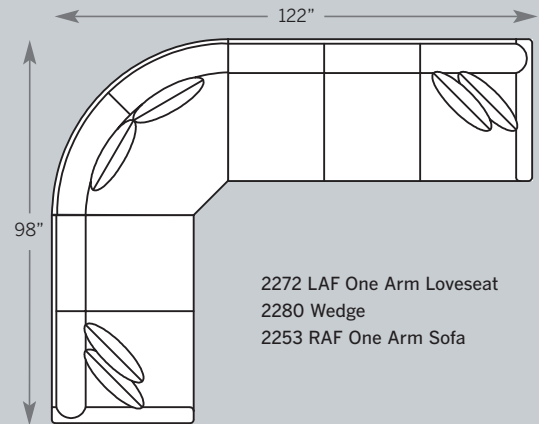

A = Attached Border Back

3 Choose Your Base >

W = Warm Brown

D = Driftwood

4 Choose Your Material >

F = Fabric

L = Leather

How To Order >

EXAMPLE:
Sofa 2200-FBD-F
 Sofa with Flair Arm,
 Loose Border Back,
 Driftwood Leg and Fabric

Standard Features:
 Seat Cushions: High Resiliency

POPULAR SECTIONAL CONFIGURATIONS

DARBY SECTIONAL

2200 Sofa
 Overall: H 36 W 80 D 38
 Seating: H 16 W 72 D 21
 Seat Height: 20 Arm Height: 25
 Pillows: 2 P23

2285 Sofa
 Overall: H 36 W 80 D 38
 Seating: H 16 W 72 D 21
 Seat Height: 20 Arm Height: 25
 Pillows: 2 P23

2275 Studio Sofa
 Overall: H 36 W 74 D 38
 Seating: H 16 W 64 D 21
 Seat Height: 20 Arm Height: 25
 Pillows: 2 P23

2220 Loveseat
 Overall: H 36 W 56 D 38
 Seating: H 16 W 48 D 21
 Seat Height: 20 Arm Height: 25
 Pillows: 2 P23

2201 Chair
 Overall: H 36 W 33 D 38
 Seating: H 16 W 25 D 21
 Seat Height: 20 Arm Height: 25
 Pillows: N/A