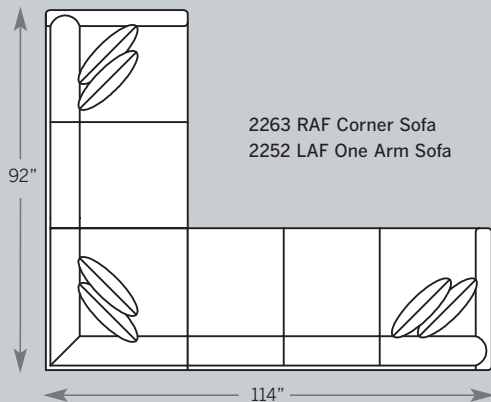

A = Attached Border Back

3 Choose Your Base >

W = Warm Brown

D = Driftwood

4 Choose Your Material >

F = Fabric

L = Leather

How To Order >

EXAMPLE:
Sofa 2200-FBD-F
 Sofa with Flair Arm,
 Loose Border Back,
 Driftwood Leg and Fabric

Standard Features:
 Seat Cushions: High Resiliency

POPULAR SECTIONAL CONFIGURATIONS

DARBY SECTIONAL

2200 Sofa
 Overall: H 36 W 80 D 38
 Seating: H 16 W 72 D 21
 Seat Height: 20 Arm Height: 25
 Pillows: 2 P23

2285 Sofa
 Overall: H 36 W 80 D 38
 Seating: H 16 W 72 D 21
 Seat Height: 20 Arm Height: 25
 Pillows: 2 P23

2275 Studio Sofa
 Overall: H 36 W 74 D 38
 Seating: H 16 W 64 D 21
 Seat Height: 20 Arm Height: 25
 Pillows: 2 P23

Drawings are 1/4" scale