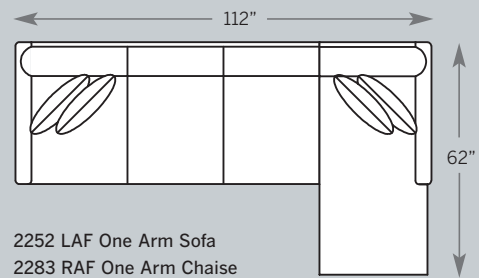

A = Attached Border Back

3 Choose Your Base >

W = Warm Brown

D = Driftwood

4 Choose Your Material >

F = Fabric

L = Leather

How To Order >

EXAMPLE:
Sofa 2200-FBD-F
 Sofa with Flair Arm,
 Loose Border Back,
 Driftwood Leg and Fabric

Standard Features:
 Seat Cushions: High Resiliency

POPULAR SECTIONAL CONFIGURATIONS

DARBY SECTIONAL

2200 Sofa
 Overall: H 36 W 80 D 38
 Seating: H 16 W 72 D 21
 Seat Height: 20 Arm Height: 25
 Pillows: 2 P23

2285 Sofa
 Overall: H 36 W 80 D 38
 Seating: H 16 W 72 D 21
 Seat Height: 20 Arm Height: 25
 Pillows: 2 P23

2275 Studio Sofa
 Overall: H 36 W 74 D 38
 Seating: H 16 W 64 D 21
 Seat Height: 20 Arm Height: 25
 Pillows: 2 P23

2220 Loveseat
 Overall: H 36 W 56 D 38
 Seating: H 16 W 48 D 21
 Seat Height: 20 Arm Height: 25
 Pillows: 2 P23

2201 Chair
 Overall: H 36 W 33 D 38
 Seating: H 16 W 25 D 21
 Seat Height: 20 Arm Height: 25
 Pillows: N/A