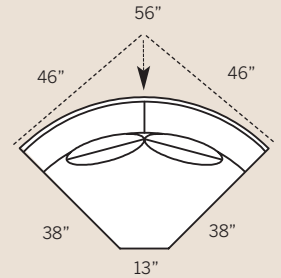

2220 Loveseat
 Overall: H 36 W 56 D 38
 Seating: H 16 W 48 D 21
 Seat Height: 20 Arm Height: 25
 Pillows: 2 P23

2201 Chair
 Overall: H 36 W 33 D 38
 Seating: H 16 W 25 D 21
 Seat Height: 20 Arm Height: 25
 Pillows: N/A

2208 Ottoman
 Overall: H 18 W 28 D 21

2261 Corner Chair
 Overall: H 36 W 38 D 38
 Seating: H 16 W 21 D 21
 Seat Height: 20 Arm Height: N/A
 Pillows: 2 P23

2262 LAF Corner Sofa
2263 RAF Corner Sofa
 Overall: H 36 W 92 D 38
 Seating: H 16 W 69 D 21
 Seat Height: 20 Arm Height: 25
 Pillows: 4 P23

2252 LAF One Arm Sofa
2253 RAF One Arm Sofa
 Overall: H 36 W 76 D 38
 Seating: H 16 W 72 D 21
 Seat Height: 20 Arm Height: 25
 Pillows: 2 P23

2212 LAF One Arm Chair
2213 RAF One Arm Chair
 Overall: H 36 W 28 D 38
 Seating: H 16 W 24 D 21
 Seat Height: 20 Arm Height: 25
 Pillows: 1 P23

Drawings are 1/4" scale