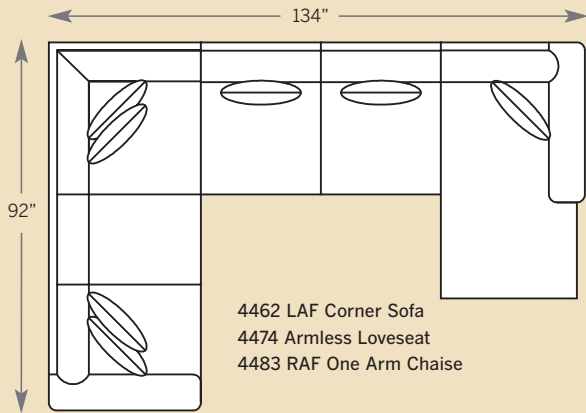

M = Modern Leg

B = Bun Foot

S = Skirt

4 Choose Your Material >

F = Fabric

LF = Leather/Fabric

L = Leather

How To Order >

*Medium Natural Nailheads
standard on Panel Arm
Leather and Leather Fabric

POPULAR SECTIONAL CONFIGURATIONS

BENTLEY SECTIONAL

4400 Sofa
Overall: H 38 W 85 D 38
Seating: H 18 W 67 D 21
Seat Height: 20 Arm Height: 26
Pillows: 2 P21

4485 Sofa
Overall: H 38 W 85 D 38
Seating: H 18 W 67 D 21
Seat Height: 20 Arm Height: 26
Pillows: 2 P21

4475 Studio Sofa
Overall: H 38 W 79 D 38
Seating: H 18 W 61 D 21
Seat Height: 20 Arm Height: 26
Pillows: 2 P21

4420 Loveseat
Overall: H 38 W 62 D 38
Seating: H 18 W 44 D 21
Seat Height: 20 Arm Height: 26
Pillows: 2 P21

4440 Queen Sofa Bed
Overall: H 38 W 84 D 38
Seating: H 18 W 66 D 21
Seat Height: 20 Arm Height: 26
Pillows: 2 P21