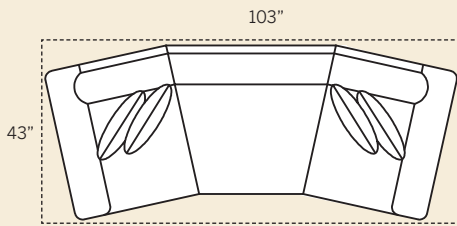

4485 Sofa
Overall: H 38 W 85 D 38
Seating: H 18 W 67 D 21
Seat Height: 20 Arm Height: 26
Pillows: 2 P21

4475 Studio Sofa
Overall: H 38 W 79 D 38
Seating: H 18 W 61 D 21
Seat Height: 20 Arm Height: 26
Pillows: 2 P21

4420 Loveseat
Overall: H 38 W 62 D 38
Seating: H 18 W 44 D 21
Seat Height: 20 Arm Height: 26
Pillows: 2 P21

4440 Queen Sofa Bed
Overall: H 38 W 84 D 38
Seating: H 18 W 66 D 21
Seat Height: 20 Arm Height: 26
Pillows: 2 P21

4401 Chair
Overall: H 38 W 38 D 38
Seating: H 18 W 21 D 21
Seat Height: 20 Arm Height: 26

4455 Chair & 1/2
Overall: H 38 W 48 D 40
Seating: H 18 W 30 D 22
Seat Height: 20 Arm Height: 26
Pillows: 2 P21

4408 Ottoman
Overall: H 18 W 28 D 21

4468 Ottoman & 1/2
Overall: H 18 W 38 D 25

4445 Full Sofa Bed: H 38 W 76 D 38

Also Available: Swivel Chair

4465 Conversation Sofa
Overall: H 38 W 103 D 38
Seating: H 18 W 85 D 21
Seat Height: 20 Arm Height: 26
Pillows: 4 P21