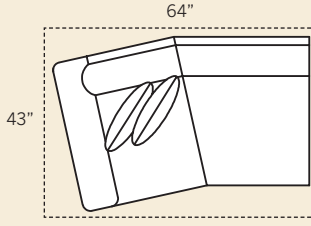

4485 Sofa
Overall: H 38 W 85 D 38
Seating: H 18 W 67 D 21
Seat Height: 20 Arm Height: 26
Pillows: 2 P21

4475 Studio Sofa
Overall: H 38 W 79 D 38
Seating: H 18 W 61 D 21
Seat Height: 20 Arm Height: 26
Pillows: 2 P21

4420 Loveseat
Overall: H 38 W 62 D 38
Seating: H 18 W 44 D 21
Seat Height: 20 Arm Height: 26
Pillows: 2 P21

4440 Queen Sofa Bed
Overall: H 38 W 84 D 38
Seating: H 18 W 66 D 21
Seat Height: 20 Arm Height: 26
Pillows: 2 P21

4401 Chair
Overall: H 38 W 38 D 38
Seating: H 18 W 21 D 21
Seat Height: 20 Arm Height: 26

4455 Chair & 1/2
Overall: H 38 W 48 D 40
Seating: H 18 W 30 D 22
Seat Height: 20 Arm Height: 26
Pillows: 2 P21

4408 Ottoman
Overall: H 18 W 28 D 21

4468 Ottoman & 1/2
Overall: H 18 W 38 D 25

4445 Full Sofa Bed: H 38 W 76 D 38

Also Available: Swivel Chair

4465 Conversation Sofa
Overall: H 38 W 103 D 38
Seating: H 18 W 85 D 21
Seat Height: 20 Arm Height: 26
Pillows: 4 P21