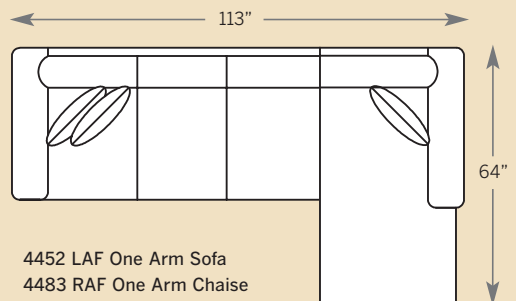

M = Modern Leg

B = Bun Foot

S = Skirt

4 Choose Your Material >

F = Fabric

LF = Leather/Fabric

L = Leather

How To Order >

*Medium Natural Nailheads
standard on Panel Arm
Leather and Leather Fabric

POPULAR SECTIONAL CONFIGURATIONS

BENTLEY SECTIONAL

4400 Sofa
Overall: H 38 W 85 D 38
Seating: H 18 W 67 D 21
Seat Height: 20 Arm Height: 26
Pillows: 2 P21

4485 Sofa
Overall: H 38 W 85 D 38
Seating: H 18 W 67 D 21
Seat Height: 20 Arm Height: 26
Pillows: 2 P21

4475 Studio Sofa
Overall: H 38 W 79 D 38
Seating: H 18 W 61 D 21
Seat Height: 20 Arm Height: 26
Pillows: 2 P21

4420 Loveseat
Overall: H 38 W 62 D 38
Seating: H 18 W 44 D 21
Seat Height: 20 Arm Height: 26
Pillows: 2 P21

4440 Queen Sofa Bed
Overall: H 38 W 84 D 38
Seating: H 18 W 66 D 21
Seat Height: 20 Arm Height: 26
Pillows: 2 P21