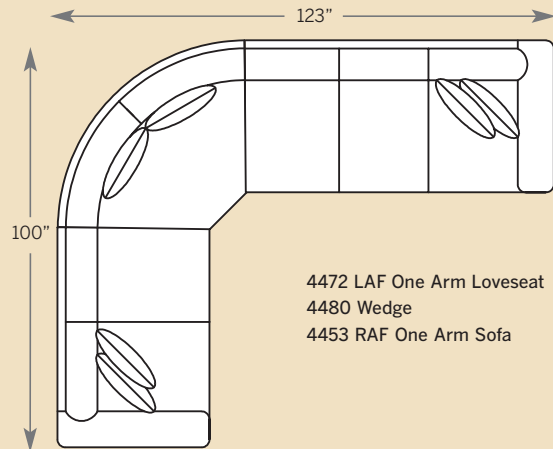

M = Modern Leg

B = Bun Foot

S = Skirt

4 Choose Your Material >

F = Fabric

LF = Leather/Fabric

L = Leather

How To Order >

*Medium Natural Nailheads
standard on Panel Arm
Leather and Leather Fabric

POPULAR SECTIONAL CONFIGURATIONS

BENTLEY SECTIONAL

4400 Sofa
Overall: H 38 W 85 D 38
Seating: H 18 W 67 D 21
Seat Height: 20 Arm Height: 26
Pillows: 2 P21

4485 Sofa
Overall: H 38 W 85 D 38
Seating: H 18 W 67 D 21
Seat Height: 20 Arm Height: 26
Pillows: 2 P21

4475 Studio Sofa
Overall: H 38 W 79 D 38
Seating: H 18 W 61 D 21
Seat Height: 20 Arm Height: 26
Pillows: 2 P21

4420 Loveseat
Overall: H 38 W 62 D 38
Seating: H 18 W 44 D 21
Seat Height: 20 Arm Height: 26
Pillows: 2 P21

4440 Queen Sofa Bed
Overall: H 38 W 84 D 38
Seating: H 18 W 66 D 21
Seat Height: 20 Arm Height: 26
Pillows: 2 P21