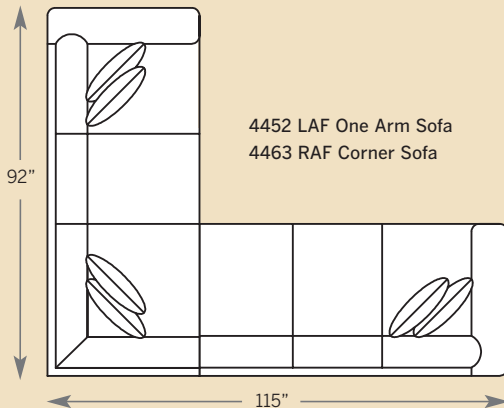

M = Modern Leg

B = Bun Foot

S = Skirt

4 Choose Your Material >

F = Fabric

LF = Leather/Fabric

L = Leather

How To Order >

*Medium Natural Nailheads
standard on Panel Arm
Leather and Leather Fabric

POPULAR SECTIONAL CONFIGURATIONS

BENTLEY SECTIONAL

4400 Sofa
Overall: H 38 W 85 D 38
Seating: H 18 W 67 D 21
Seat Height: 20 Arm Height: 26
Pillows: 2 P21

4485 Sofa
Overall: H 38 W 85 D 38
Seating: H 18 W 67 D 21
Seat Height: 20 Arm Height: 26
Pillows: 2 P21

4475 Studio Sofa
Overall: H 38 W 79 D 38
Seating: H 18 W 61 D 21
Seat Height: 20 Arm Height: 26
Pillows: 2 P21

4420 Loveseat
Overall: H 38 W 62 D 38
Seating: H 18 W 44 D 21
Seat Height: 20 Arm Height: 26
Pillows: 2 P21

4440 Queen Sofa Bed
Overall: H 38 W 84 D 38
Seating: H 18 W 66 D 21
Seat Height: 20 Arm Height: 26
Pillows: 2 P21