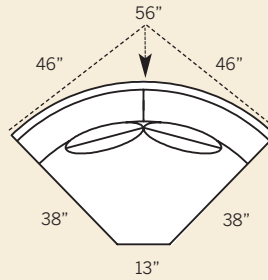

4420 Loveseat
Overall: H 38 W 62 D 38
Seating: H 18 W 44 D 21
Seat Height: 20 Arm Height: 26
Pillows: 2 P21

4440 Queen Sofa Bed
Overall: H 38 W 84 D 38
Seating: H 18 W 66 D 21
Seat Height: 20 Arm Height: 26
Pillows: 2 P21

4401 Chair
Overall: H 38 W 38 D 38
Seating: H 18 W 21 D 21
Seat Height: 20 Arm Height: 26

4455 Chair & 1/2
Overall: H 38 W 48 D 40
Seating: H 18 W 30 D 22
Seat Height: 20 Arm Height: 26
Pillows: 2 P21

4408 Ottoman
Overall: H 18 W 28 D 21

4468 Ottoman & 1/2
Overall: H 18 W 38 D 25

4445 Full Sofa Bed: H 38 W 76 D 38

Also Available: Swivel Chair

4465 Conversation Sofa
Overall: H 38 W 103 D 38
Seating: H 18 W 85 D 21
Seat Height: 20 Arm Height: 26
Pillows: 4 P21

4422 LAF Angle Loveseat
4423 RAF Angle Loveseat
Overall: H 38 W 64 D 38
Seating: H 18 W 55 D 21
Seat Height: 20 Arm Height: 26
Pillows: 2 P21

4480 Wedge
Overall: H 38 W 64 D 38
Seating: H 18 W 45 D 21
Seat Height: 20 Arm Height: N/A
Pillows: 2 P21