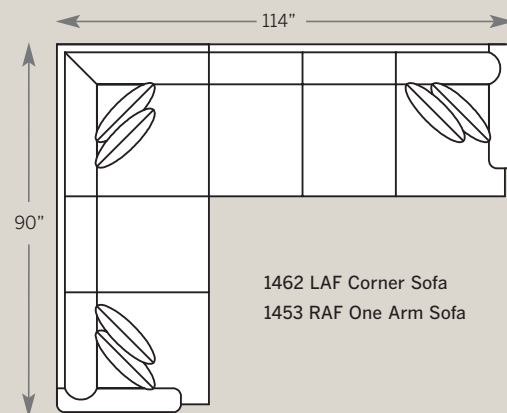

POPULAR SECTIONAL CONFIGURATIONS