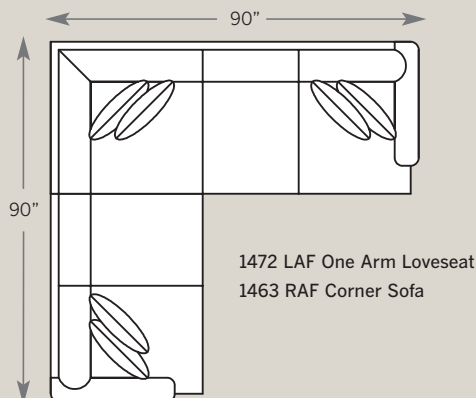

POPULAR SECTIONAL CONFIGURATIONS