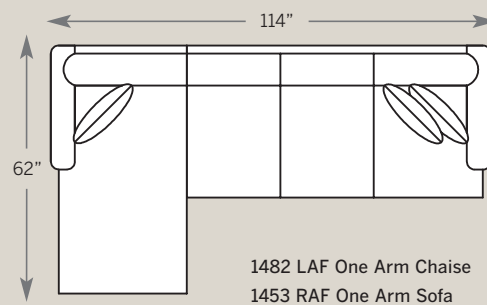

POPULAR SECTIONAL CONFIGURATIONS