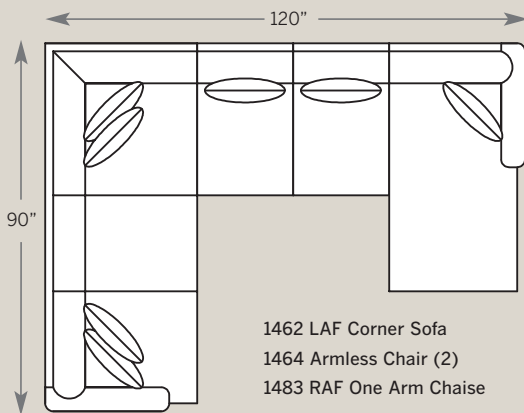

POPULAR SECTIONAL CONFIGURATIONS