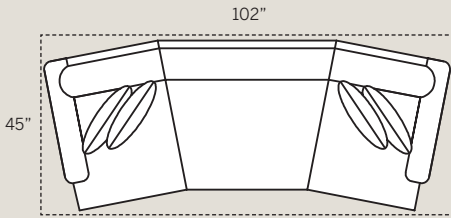

1450 Sofa
 Overall: H 36 W 82 D 38
 Seating: H 16 W 70 D 22
 Seat Height: 20 Arm Height: 26
 Pillows: 2 P21

1485 Sofa
 Overall: H 36 W 82 D 38
 Seating: H 16 W 70 D 22
 Seat Height: 20 Arm Height: 26
 Pillows: 2 P21

1470 Loveseat
 Overall: H 36 W 58 D 38
 Seating: H 16 W 46 D 22
 Seat Height: 20 Arm Height: 26
 Pillows: 2 P21

1451 Chair
 Overall: H 36 W 36 D 38
 Seating: H 16 W 24 D 22
 Seat Height: 20 Arm Height: 26

1465 Conversation Sofa
 Overall: H 36 W 103 D 38
 Seating: H 16 W 82 D 22
 Seat Height: 20 Arm Height: 26
 Pillows: 4 P21

1472 LAF One Arm Loveseat
 Overall: H 36 W 52 D 38
 Seating: H 16 W 46 D 22
 Seat Height: 20 Arm Height: 26
 Pillows: 2 P21