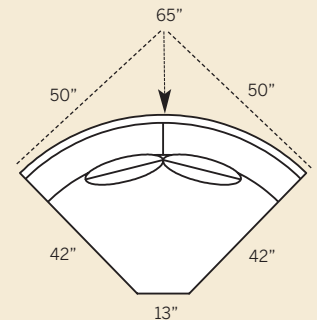

6080 Wedge
Overall: H 38 W 72 D 42
Seating: H 18 W 45 D 26
Seat Height: 20 Arm Height: N/A
Pillows: 2 P23