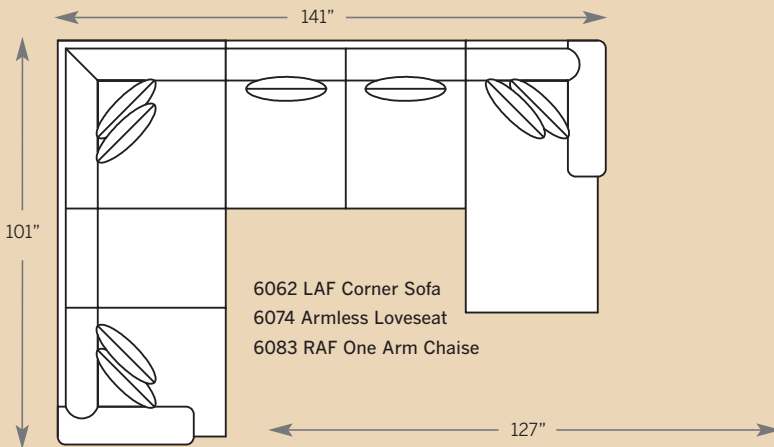

A = Attached Border Back

3 Choose Your Base >

T = Turned Leg

M = Modern Leg

S = Skirt

4 Choose Your Material >

F = Fabric

LF = Leather/Fabric

L = Leather

How To Order >

EXAMPLE:
Sofa 6000-SBM-F
Sofa with Sock Arm,
Border Back,
Modern Leg and Fabric

Standard Features:
Seat Cushions: Comfort Down
Back Pillows: Loose or Attached
Finish: Warm Brown
(No Finish Options)

POPULAR SECTIONAL CONFIGURATIONS

HENSON SECTIONAL

6000 Sofa
Overall: H 38 W 97 D 42
Seating: H 18 W 78 D 26
Seat Height: 20 Arm Height: 25
Pillows: 4 P23

6075 Sofa
Overall: H 38 W 89 D 42
Seating: H 18 W 70 D 26
Seat Height: 20 Arm Height: 25
Pillows: 4 P23