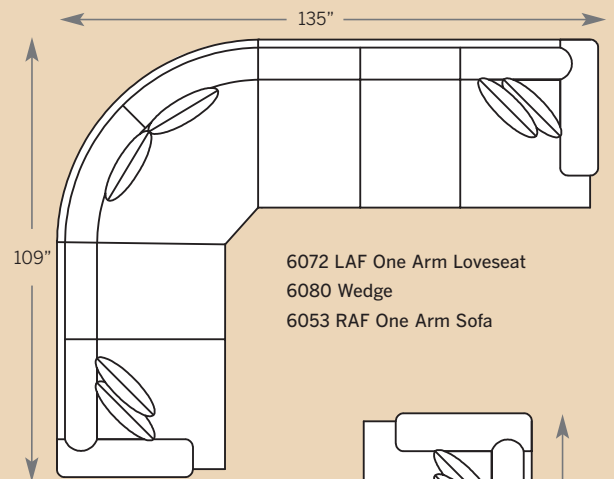

POPULAR SECTIONAL CONFIGURATIONS

HENSON SECTIONAL

6000 Sofa
Overall: H 38 W 97 D 42
Seating: H 18 W 78 D 26
Seat Height: 20 Arm Height: 25
Pillows: 4 P23

6075 Sofa
Overall: H 38 W 89 D 42
Seating: H 18 W 70 D 26
Seat Height: 20 Arm Height: 25
Pillows: 4 P23

6001 Chair & 1/2
Overall: H 38 W 50 D 42
Seating: H 18 W 31 D 26
Seat Height: 20 Arm Height: 25
Pillows: 2 P23

6008 Ottoman
Overall: H 16 W 35 D 25

6065 Conversation Sofa
Overall: H 38 W 98 D 42
Seating: H 18 W 70 D 26
Seat Height: 20 Arm Height: 25
Pillows: 4 P23

6062 LAF Corner Sofa
6063 RAF Corner Sofa
Overall: H 38 W 101 D 42
Seating: H 18 W 75 D 26
Seat Height: 20 Arm Height: 25
Pillows: 4 P23

6020 Loveseat
Overall: H 38 W 70 D 42
Seating: H 18 W 51 D 26
Seat Height: 20 Arm Height: 25
Pillows: 4 P23

Drawings are 1/4" scale

Please note: All Widths are based on the Panel Arm.
The Track/English Arm Pieces are 3 inches less per arm on overall width.