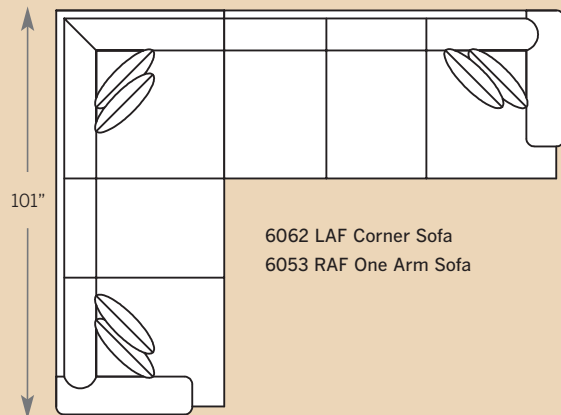

A = Attached Border Back

3 Choose Your Base >

T = Turned Leg

M = Modern Leg

S = Skirt

4 Choose Your Material >

F = Fabric

LF = Leather/Fabric

L = Leather

How To Order >

EXAMPLE:
Sofa 6000-SBM-F
Sofa with Sock Arm,
Border Back,
Modern Leg and Fabric

Standard Features:
Seat Cushions: Comfort Down
Back Pillows: Loose or Attached
Finish: Warm Brown
(No Finish Options)

POPULAR SECTIONAL CONFIGURATIONS

HENSON SECTIONAL

6000 Sofa
Overall: H 38 W 97 D 42
Seating: H 18 W 78 D 26
Seat Height: 20 Arm Height: 25
Pillows: 4 P23

6075 Sofa
Overall: H 38 W 89 D 42
Seating: H 18 W 70 D 26
Seat Height: 20 Arm Height: 25
Pillows: 4 P23

6062 LAF Corner Sofa
6063 RAF Corner Sofa
Overall: H 38 W 101 D 42
Seating: H 18 W 75 D 26
Seat Height: 20 Arm Height: 25
Pillows: 4 P23

6020 Loveseat
Overall: H 38 W 70 D 42
Seating: H 18 W 51 D 26
Seat Height: 20 Arm Height: 25
Pillows: 4 P23