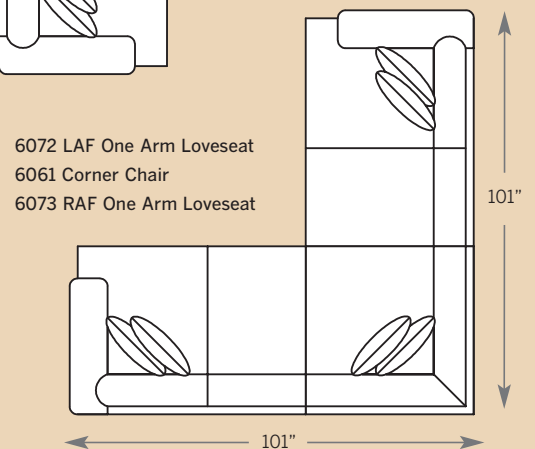

A = Attached Border Back

3 Choose Your Base >

T = Turned Leg

M = Modern Leg

S = Skirt

4 Choose Your Material >

F = Fabric

LF = Leather/Fabric

L = Leather

How To Order >

EXAMPLE:
Sofa 6000-SBM-F
Sofa with Sock Arm,
Border Back,
Modern Leg and Fabric

Standard Features:
Seat Cushions: Comfort Down
Back Pillows: Loose or Attached
Finish: Warm Brown
(No Finish Options)

POPULAR SECTIONAL CONFIGURATIONS

HENSON SECTIONAL

6000 Sofa
Overall: H 38 W 97 D 42
Seating: H 18 W 78 D 26
Seat Height: 20 Arm Height: 25
Pillows: 4 P23

6075 Sofa
Overall: H 38 W 89 D 42
Seating: H 18 W 70 D 26
Seat Height: 20 Arm Height: 25
Pillows: 4 P23

6001 Chair & 1/2
Overall: H 38 W 50 D 42
Seating: H 18 W 31 D 26
Seat Height: 20 Arm Height: 25
Pillows: 2 P23

6008 Ottoman
Overall: H 16 W 35 D 25

6065 Conversation Sofa
Overall: H 38 W 98 D 42
Seating: H 18 W 70 D 26
Seat Height: 20 Arm Height: 25
Pillows: 4 P23