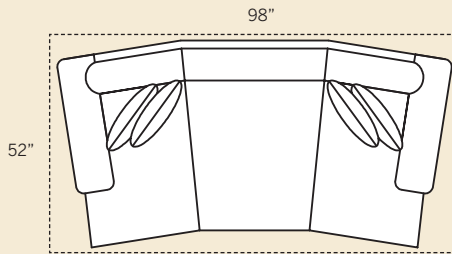

POPULAR SECTIONAL CONFIGURATIONS

HENSON SECTIONAL

6000 Sofa
Overall: H 38 W 97 D 42
Seating: H 18 W 78 D 26
Seat Height: 20 Arm Height: 25
Pillows: 4 P23

6075 Sofa
Overall: H 38 W 89 D 42
Seating: H 18 W 70 D 26
Seat Height: 20 Arm Height: 25
Pillows: 4 P23

6001 Chair & 1/2
Overall: H 38 W 50 D 42
Seating: H 18 W 31 D 26
Seat Height: 20 Arm Height: 25
Pillows: 2 P23

6008 Ottoman
Overall: H 16 W 35 D 25

6065 Conversation Sofa
Overall: H 38 W 98 D 42
Seating: H 18 W 70 D 26
Seat Height: 20 Arm Height: 25
Pillows: 4 P23

6062 LAF Corner Sofa
6063 RAF Corner Sofa
Overall: H 38 W 101 D 42
Seating: H 18 W 75 D 26
Seat Height: 20 Arm Height: 25
Pillows: 4 P23

6020 Loveseat
Overall: H 38 W 70 D 42
Seating: H 18 W 51 D 26
Seat Height: 20 Arm Height: 25
Pillows: 4 P23