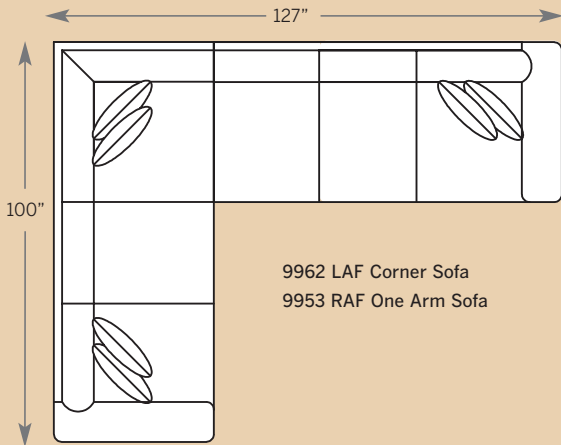

POPULAR SECTIONAL CONFIGURATIONS

9962 LAF Corner Sofa
9953 RAF One Arm Sofa