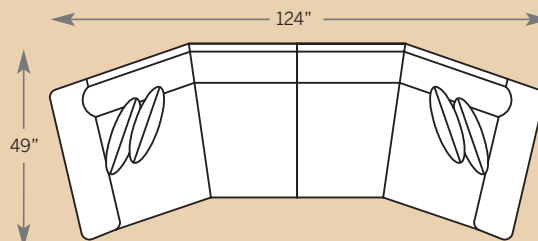

9972 LAF One Arm Loveseat
9961 Corner Chair
9973 RAF One Arm Loveseat

9922 LAF Angle Loveseat
9923 RAF Angle Loveseat

RICARDO SECTIONAL

9900 Sofa

Overall: H 38 W 97 D 40
Seating: H 18 W 76 D 22
Seat Height: 20 Arm Height: 27
Pillows: 4 P21

9920 Loveseat

Overall: H 38 W 71 D 40
Seating: H 18 W 50 D 22
Seat Height: 20 Arm Height: 27
Pillows: 2 P21

9901 Chair & 1/2

Overall: H 38 W 52 D 40
Seating: H 18 W 31 D 22
Seat Height: 20 Arm Height: 27
Pillows: 2 P21