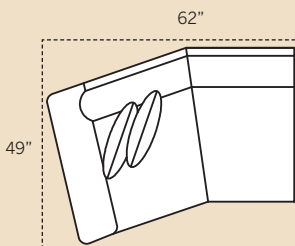

9972 LAF One Arm Loveseat
9961 Corner Chair
9973 RAF One Arm Loveseat

9922 LAF Angle Loveseat
9923 RAF Angle Loveseat

RICARDO SECTIONAL

9900 Sofa

Overall: H 38 W 97 D 40
Seating: H 18 W 76 D 22
Seat Height: 20 Arm Height: 27
Pillows: 4 P21

9920 Loveseat

Overall: H 38 W 71 D 40
Seating: H 18 W 50 D 22
Seat Height: 20 Arm Height: 27
Pillows: 2 P21

9901 Chair & 1/2

Overall: H 38 W 52 D 40
Seating: H 18 W 31 D 22
Seat Height: 20 Arm Height: 27
Pillows: 2 P21

9908 Ottoman & 1/2

Overall: H 17 W 36 D 29

9965 Conversation Sofa

Overall: H 38 W 104 D 40
Seating: H 18 W 70 D 22
Seat Height: 20 Arm Height: 27
Pillows: 4 P21

9922 LAF Angle Loveseat

Overall: H 38 W 62.5 D 40
Seating: H 18 W 49 D 22
Seat Height: 20 Arm Height: 27
Pillows: 2 P21

9923 RAF Angle Loveseat

Overall: H 38 W 62.5 D 40
Seating: H 18 W 49 D 22
Seat Height: 20 Arm Height: 27
Pillows: 2 P21

9961 Corner Chair

Overall: H 38 W 40 D 40
Seating: H 18 W 22 D 22
Seat Height: 20 Arm Height: 27
Pillows: 2 P21