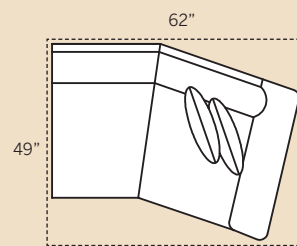

9920 Loveseat

Overall: H 38 W 71 D 40
Seating: H 18 W 50 D 22
Seat Height: 20 Arm Height: 27
Pillows: 2 P21

9901 Chair & 1/2

Overall: H 38 W 52 D 40
Seating: H 18 W 31 D 22
Seat Height: 20 Arm Height: 27
Pillows: 2 P21

9908 Ottoman & 1/2

Overall: H 17 W 36 D 29

9965 Conversation Sofa

Overall: H 38 W 104 D 40
Seating: H 18 W 70 D 22
Seat Height: 20 Arm Height: 27
Pillows: 4 P21

9922 LAF Angle Loveseat

Overall: H 38 W 62.5 D 40
Seating: H 18 W 49 D 22
Seat Height: 20 Arm Height: 27
Pillows: 2 P21

9923 RAF Angle Loveseat

Overall: H 38 W 62.5 D 40
Seating: H 18 W 49 D 22
Seat Height: 20 Arm Height: 27
Pillows: 2 P21

9961 Corner Chair

Overall: H 38 W 40 D 40
Seating: H 18 W 22 D 22
Seat Height: 20 Arm Height: 27
Pillows: 2 P21

9952 LAF One Arm Sofa

Overall: H 38 W 87 D 40
Seating: H 18 W 76 D 22
Seat Height: 20 Arm Height: 27
Pillows: 2 P21

9953 RAF One Arm Sofa

Overall: H 38 W 87 D 40
Seating: H 18 W 76 D 22
Seat Height: 20 Arm Height: 27
Pillows: 2 P21