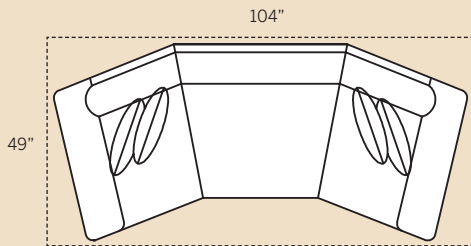

9972 LAF One Arm Loveseat
9961 Corner Chair
9973 RAF One Arm Loveseat

9922 LAF Angle Loveseat
9923 RAF Angle Loveseat

RICARDO SECTIONAL

9900 Sofa

Overall: H 38 W 97 D 40
Seating: H 18 W 76 D 22
Seat Height: 20 Arm Height: 27
Pillows: 4 P21

9920 Loveseat

Overall: H 38 W 71 D 40
Seating: H 18 W 50 D 22
Seat Height: 20 Arm Height: 27
Pillows: 2 P21

9901 Chair & 1/2

Overall: H 38 W 52 D 40
Seating: H 18 W 31 D 22
Seat Height: 20 Arm Height: 27
Pillows: 2 P21

9908 Ottoman & 1/2

Overall: H 17 W 36 D 29

9965 Conversation Sofa

Overall: H 38 W 104 D 40
Seating: H 18 W 70 D 22
Seat Height: 20 Arm Height: 27
Pillows: 4 P21

9922 LAF Angle Loveseat

Overall: H 38 W 62.5 D 40
Seating: H 18 W 49 D 22
Seat Height: 20 Arm Height: 27
Pillows: 2 P21

9923 RAF Angle Loveseat

Overall: H 38 W 62.5 D 40
Seating: H 18 W 49 D 22
Seat Height: 20 Arm Height: 27
Pillows: 2 P21

9961 Corner Chair

Overall: H 38 W 40 D 40
Seating: H 18 W 22 D 22
Seat Height: 20 Arm Height: 27
Pillows: 2 P21