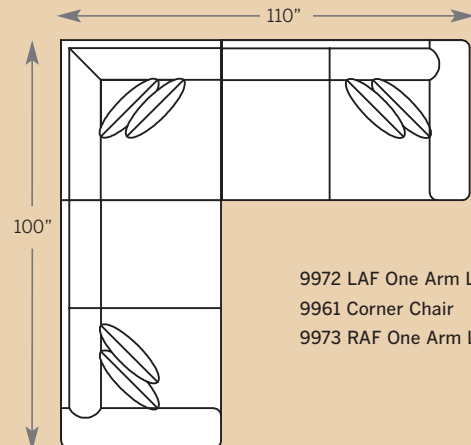

9962-LF | LAF Corner Sofa
9953-LF | RAF One Arm Sofa

9900 | Sofa

9901 | Chair & 1/2
9908 | Ottoman

Choose Your Material >

Fabric (No extension necessary)
LF = Leather/Fabric
L = Leather

How To Order >

EXAMPLE:
Sofa 9900-LF
Conversation Sofa with
leather arms, and front rail.
All other pieces in Fabric.

9972 LAF One Arm Loveseat
9961 Corner Chair
9973 RAF One Arm Loveseat

9922 LAF Angle Loveseat
9923 RAF Angle Loveseat

RICARDO SECTIONAL

9900 Sofa

Overall: H 38 W 97 D 40
Seating: H 18 W 76 D 22
Seat Height: 20 Arm Height: 27
Pillows: 4 P21

9920 Loveseat

Overall: H 38 W 71 D 40
Seating: H 18 W 50 D 22
Seat Height: 20 Arm Height: 27
Pillows: 2 P21

9901 Chair & 1/2

Overall: H 38 W 52 D 40
Seating: H 18 W 31 D 22
Seat Height: 20 Arm Height: 27
Pillows: 2 P21

9964 Armless Chair

Overall: H 38 W 30 D 40
Seating: H 18 W 30 D 22
Seat Height: 20 Arm Height: 27
Pillows: 1 P21

Drawings are 1/4" scale