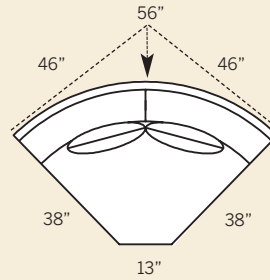

**4455 Chair & 1/2**  
Overall: H 38 W 48 D 40  
Seating: H 18 W 30 D 22  
Seat Height: 20 Arm Height: 26  
Pillows: 2 P21

**4408 Ottoman**  
Overall: H 18 W 28 D 21

**4468 Ottoman & 1/2**  
Overall: H 18 W 38 D 25

**4445 Full Sofa Bed:** H 38 W 76 D 38

Also Available: Swivel Chair

**4465 Conversation Sofa**  
Overall: H 38 W 103 D 38  
Seating: H 18 W 85 D 21  
Seat Height: 20 Arm Height: 26  
Pillows: 4 P21

**4422 LAF Angle Loveseat**  
**4423 RAF Angle Loveseat**  
Overall: H 38 W 64 D 38  
Seating: H 18 W 55 D 21  
Seat Height: 20 Arm Height: 26  
Pillows: 2 P21

**4480 Wedge**  
Overall: H 38 W 64 D 38  
Seating: H 18 W 45 D 21  
Seat Height: 20 Arm Height: N/A  
Pillows: 2 P21

**4461 Corner Chair**  
Overall: H 38 W 38 D 38  
Seating: H 18 W 21 D 21  
Seat Height: 20 Arm Height: N/A  
Pillows: 1 P21

Drawings are 1/4" scale

Please note: All Track Arm Pieces are 2.5 inches less per arm on overall width.