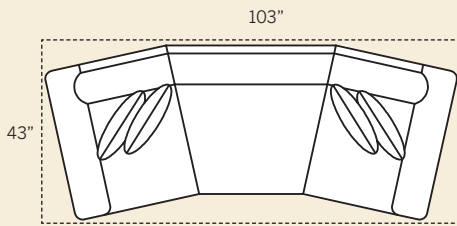

**4440 Queen Sofa Bed**  
Overall: H 38 W 84 D 38  
Seating: H 18 W 66 D 21  
Seat Height: 20 Arm Height: 26  
Pillows: 2 P21

**4401 Chair**  
Overall: H 38 W 38 D 38  
Seating: H 18 W 21 D 21  
Seat Height: 20 Arm Height: 26

**4455 Chair & 1/2**  
Overall: H 38 W 48 D 40  
Seating: H 18 W 30 D 22  
Seat Height: 20 Arm Height: 26  
Pillows: 2 P21

**4408 Ottoman**  
Overall: H 18 W 28 D 21

**4468 Ottoman & 1/2**  
Overall: H 18 W 38 D 25

**4445 Full Sofa Bed:** H 38 W 76 D 38

Also Available: Swivel Chair

**4465 Conversation Sofa**  
Overall: H 38 W 103 D 38  
Seating: H 18 W 85 D 21  
Seat Height: 20 Arm Height: 26  
Pillows: 4 P21

**4422 LAF Angle Loveseat**  
**4423 RAF Angle Loveseat**  
Overall: H 38 W 64 D 38  
Seating: H 18 W 55 D 21  
Seat Height: 20 Arm Height: 26  
Pillows: 2 P21