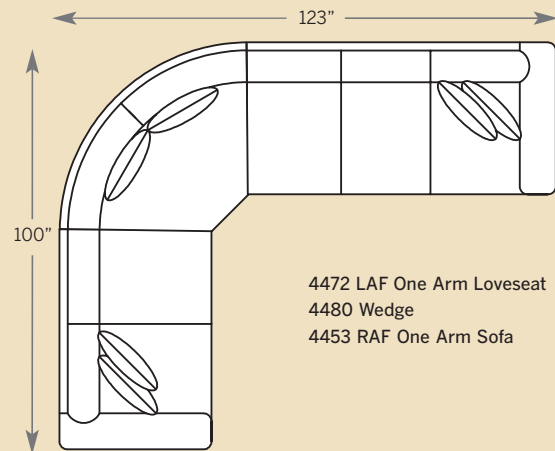

# BENTLEY SECTIONAL

**4400 Sofa**  
Overall: H 38 W 85 D 38  
Seating: H 18 W 67 D 21  
Seat Height: 20 Arm Height: 26  
Pillows: 2 P21

**4485 Sofa**  
Overall: H 38 W 85 D 38  
Seating: H 18 W 67 D 21  
Seat Height: 20 Arm Height: 26  
Pillows: 2 P21

**4475 Studio Sofa**  
Overall: H 38 W 79 D 38  
Seating: H 18 W 61 D 21  
Seat Height: 20 Arm Height: 26  
Pillows: 2 P21

**4420 Loveseat**  
Overall: H 38 W 62 D 38  
Seating: H 18 W 44 D 21  
Seat Height: 20 Arm Height: 26  
Pillows: 2 P21

**4440 Queen Sofa Bed**  
Overall: H 38 W 84 D 38  
Seating: H 18 W 66 D 21  
Seat Height: 20 Arm Height: 26  
Pillows: 2 P21

**4401 Chair**  
Overall: H 38 W 38 D 38  
Seating: H 18 W 21 D 21  
Seat Height: 20 Arm Height: 26

Drawings are 1/4" scale

Please note: All Track Arm Pieces are 2.5 inches less per arm on overall width.