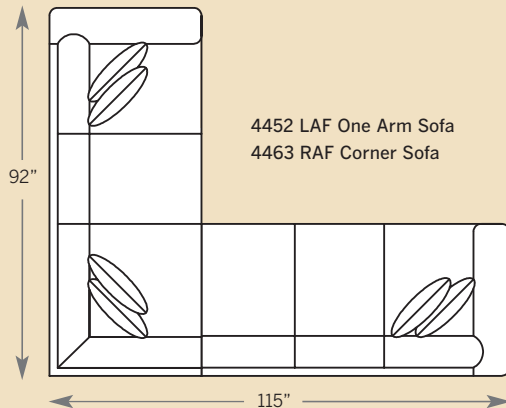

# BENTLEY SECTIONAL

**4400 Sofa**  
Overall: H 38 W 85 D 38  
Seating: H 18 W 67 D 21  
Seat Height: 20 Arm Height: 26  
Pillows: 2 P21

**4485 Sofa**  
Overall: H 38 W 85 D 38  
Seating: H 18 W 67 D 21  
Seat Height: 20 Arm Height: 26  
Pillows: 2 P21

**4475 Studio Sofa**  
Overall: H 38 W 79 D 38  
Seating: H 18 W 61 D 21  
Seat Height: 20 Arm Height: 26  
Pillows: 2 P21

**4420 Loveseat**  
Overall: H 38 W 62 D 38  
Seating: H 18 W 44 D 21  
Seat Height: 20 Arm Height: 26  
Pillows: 2 P21

**4440 Queen Sofa Bed**  
Overall: H 38 W 84 D 38  
Seating: H 18 W 66 D 21  
Seat Height: 20 Arm Height: 26  
Pillows: 2 P21

**4401 Chair**  
Overall: H 38 W 38 D 38  
Seating: H 18 W 21 D 21  
Seat Height: 20 Arm Height: 26

Drawings are 1/4" scale

Please note: All Track Arm Pieces are 2.5 inches less per arm on overall width.