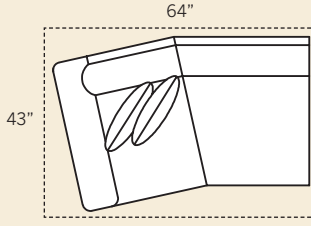

**4475 Studio Sofa**  
Overall: H 38 W 79 D 38  
Seating: H 18 W 61 D 21  
Seat Height: 20 Arm Height: 26  
Pillows: 2 P21

**4420 Loveseat**  
Overall: H 38 W 62 D 38  
Seating: H 18 W 44 D 21  
Seat Height: 20 Arm Height: 26  
Pillows: 2 P21

**4440 Queen Sofa Bed**  
Overall: H 38 W 84 D 38  
Seating: H 18 W 66 D 21  
Seat Height: 20 Arm Height: 26  
Pillows: 2 P21

**4401 Chair**  
Overall: H 38 W 38 D 38  
Seating: H 18 W 21 D 21  
Seat Height: 20 Arm Height: 26

**4455 Chair & 1/2**  
Overall: H 38 W 48 D 40  
Seating: H 18 W 30 D 22  
Seat Height: 20 Arm Height: 26  
Pillows: 2 P21

**4408 Ottoman**  
Overall: H 18 W 28 D 21

**4468 Ottoman & 1/2**  
Overall: H 18 W 38 D 25

**4445 Full Sofa Bed:** H 38 W 76 D 38

Also Available: Swivel Chair

**4465 Conversation Sofa**  
Overall: H 38 W 103 D 38  
Seating: H 18 W 85 D 21  
Seat Height: 20 Arm Height: 26  
Pillows: 4 P21

**4422 LAF Angle Loveseat**  
**4423 RAF Angle Loveseat**  
Overall: H 38 W 64 D 38  
Seating: H 18 W 55 D 21  
Seat Height: 20 Arm Height: 26  
Pillows: 2 P21