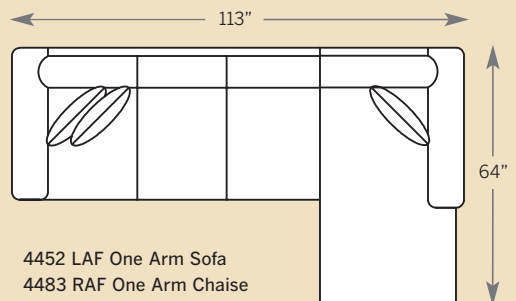

M = Modern Leg

B = Bun Foot

S = Skirt

**4 Choose Your Material >**

F = Fabric

LF = Leather/Fabric

L = Leather

**How To Order >**

# BENTLEY SECTIONAL

**4400 Sofa**  
Overall: H 38 W 85 D 38  
Seating: H 18 W 67 D 21  
Seat Height: 20 Arm Height: 26  
Pillows: 2 P21

**4485 Sofa**  
Overall: H 38 W 85 D 38  
Seating: H 18 W 67 D 21  
Seat Height: 20 Arm Height: 26  
Pillows: 2 P21

**4440 Queen Sofa Bed**  
Overall: H 38 W 84 D 38  
Seating: H 18 W 66 D 21  
Seat Height: 20 Arm Height: 26  
Pillows: 2 P21

**4401 Chair**  
Overall: H 38 W 38 D 38  
Seating: H 18 W 21 D 21  
Seat Height: 20 Arm Height: 26