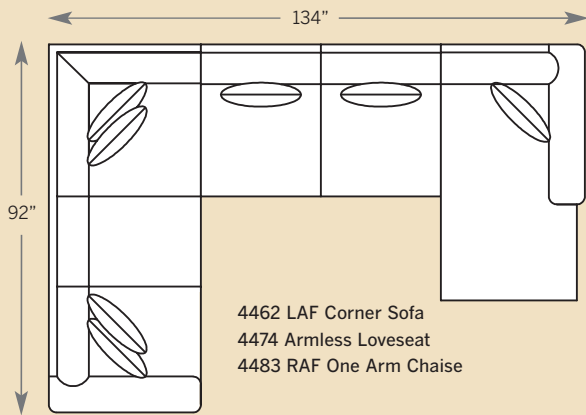

# BENTLEY SECTIONAL

**4400 Sofa**  
Overall: H 38 W 85 D 38  
Seating: H 18 W 67 D 21  
Seat Height: 20 Arm Height: 26  
Pillows: 2 P21

**4485 Sofa**  
Overall: H 38 W 85 D 38  
Seating: H 18 W 67 D 21  
Seat Height: 20 Arm Height: 26  
Pillows: 2 P21

**4475 Studio Sofa**  
Overall: H 38 W 79 D 38  
Seating: H 18 W 61 D 21  
Seat Height: 20 Arm Height: 26  
Pillows: 2 P21

**4420 Loveseat**  
Overall: H 38 W 62 D 38  
Seating: H 18 W 44 D 21  
Seat Height: 20 Arm Height: 26  
Pillows: 2 P21

**4440 Queen Sofa Bed**  
Overall: H 38 W 84 D 38  
Seating: H 18 W 66 D 21  
Seat Height: 20 Arm Height: 26  
Pillows: 2 P21

**4401 Chair**  
Overall: H 38 W 38 D 38  
Seating: H 18 W 21 D 21  
Seat Height: 20 Arm Height: 26

Drawings are 1/4" scale

Please note: All Track Arm Pieces are 2.5 inches less per arm on overall width.