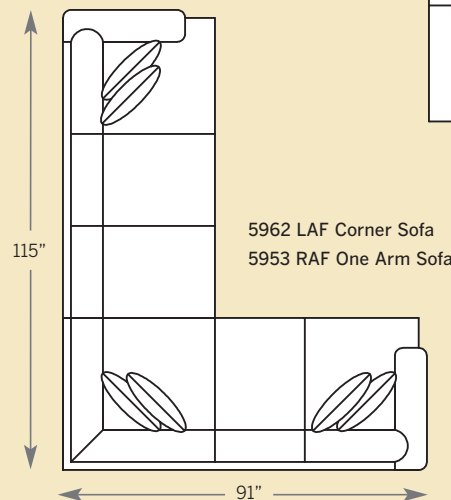

POPULAR SECTIONAL CONFIGURATIONS

5900 Sofa

Overall: H 39 W 84 D 38
Seating: H 18 W 68 D 22
Seat Height: 21 Arm Height: 24
Pillows: 2 P21

5995 Large Sofa

Overall: H 39 W 90 D 38
Seating: H 18 W 74 D 22
Seat Height: 21 Arm Height: 24
Pillows: 4 P21

5985 Sofa

Overall: H 39 W 84 D 38
Seating: H 18 W 68 D 22
Seat Height: 21 Arm Height: 24
Pillows: 2 P21

5975 Studio Sofa

Overall: H 39 W 78 D 38
Seating: H 18 W 62 D 22
Seat Height: 21 Arm Height: 24
Pillows: 2 P21

5920 Loveseat

Overall: H 39 W 61 D 38
Seating: H 18 W 45 D 22
Seat Height: 21 Arm Height: 24
Pillows: 2 P21

5961 Corner Chair

Overall: H 39 W 38 D 38
Seating: H 18 W 38 D 22
Seat Height: 21 Arm Height: 24
Pillows: 2 P21

Overall: H 39 W 34 D 62
Seating: H 18 W 26 D 45
Seat Height: 21 Arm Height: 24
Pillows: 1 P21

Drawings are 1/4" scale

Please note: Track/English Arm Pieces are 3 inches less per arm on overall width.