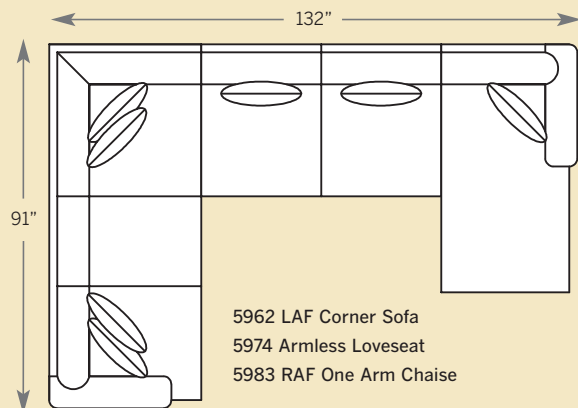

T = Turned Leg M = Modern Leg S = Skirt

4

Choose Your Material >

F = Fabric LF = Leather/Fabric L = Leather

How To Order >

EXAMPLE:

Sofa 5900-PAS-F
Sofa with Panel Arm,
Attached Back,
Skirt and Fabric

Standard Features:

POPULAR SECTIONAL CONFIGURATIONS

5900 Sofa

Overall: H 39 W 84 D 38
Seating: H 18 W 68 D 22
Seat Height: 21 Arm Height: 24
Pillows: 2 P21

5995 Large Sofa

Overall: H 39 W 90 D 38
Seating: H 18 W 74 D 22
Seat Height: 21 Arm Height: 24
Pillows: 4 P21

5985 Sofa

Overall: H 39 W 84 D 38
Seating: H 18 W 68 D 22
Seat Height: 21 Arm Height: 24
Pillows: 2 P21

5975 Studio Sofa

Overall: H 39 W 78 D 38
Seating: H 18 W 62 D 22
Seat Height: 21 Arm Height: 24
Pillows: 2 P21

Overall: H 39 W 34 D 62
Seating: H 18 W 26 D 45
Seat Height: 21 Arm Height: 24
Pillows: 1 P21

Drawings are 1/4" scale

Please note: Track/English Arm Pieces are 3 inches less per arm on overall width.