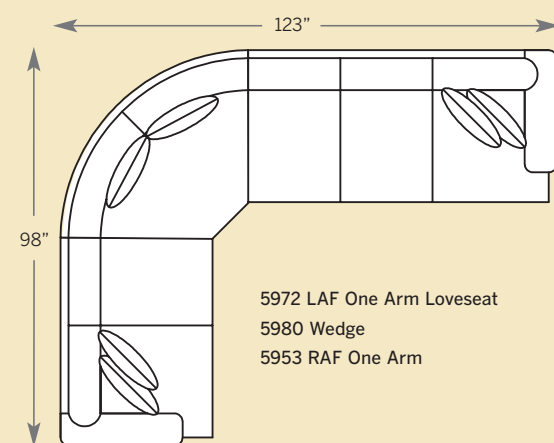

POPULAR SECTIONAL CONFIGURATIONS

5900 Sofa

Overall: H 39 W 84 D 38
Seating: H 18 W 68 D 22
Seat Height: 21 Arm Height: 24
Pillows: 2 P21

5995 Large Sofa

Overall: H 39 W 90 D 38
Seating: H 18 W 74 D 22
Seat Height: 21 Arm Height: 24
Pillows: 4 P21

5985 Sofa

Overall: H 39 W 84 D 38
Seating: H 18 W 68 D 22
Seat Height: 21 Arm Height: 24
Pillows: 2 P21

5975 Studio Sofa

Overall: H 39 W 78 D 38
Seating: H 18 W 62 D 22
Seat Height: 21 Arm Height: 24
Pillows: 2 P21

5920 Loveseat

Overall: H 39 W 61 D 38
Seating: H 18 W 45 D 22
Seat Height: 21 Arm Height: 24
Pillows: 2 P21

5961 Corner Chair

Overall: H 39 W 38 D 38
Seating: H 18 W 38 D 22
Seat Height: 21 Arm Height: 24
Pillows: 2 P21

Overall: H 39 W 34 D 62
Seating: H 18 W 26 D 45
Seat Height: 21 Arm Height: 24
Pillows: 1 P21

Drawings are 1/4" scale

Please note: Track/English Arm Pieces are 3 inches less per arm on overall width.