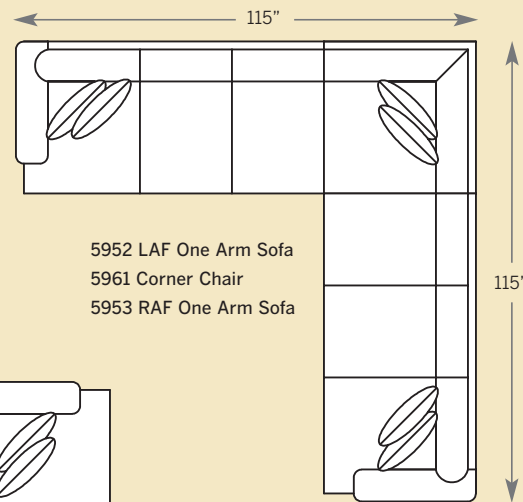

POPULAR SECTIONAL CONFIGURATIONS

5900 Sofa

Overall: H 39 W 84 D 38
Seating: H 18 W 68 D 22
Seat Height: 21 Arm Height: 24
Pillows: 2 P21

5995 Large Sofa

Overall: H 39 W 90 D 38
Seating: H 18 W 74 D 22
Seat Height: 21 Arm Height: 24
Pillows: 4 P21

5985 Sofa

Overall: H 39 W 84 D 38
Seating: H 18 W 68 D 22
Seat Height: 21 Arm Height: 24
Pillows: 2 P21

5975 Studio Sofa

Overall: H 39 W 78 D 38
Seating: H 18 W 62 D 22
Seat Height: 21 Arm Height: 24
Pillows: 2 P21

5920 Loveseat

Overall: H 39 W 61 D 38
Seating: H 18 W 45 D 22
Seat Height: 21 Arm Height: 24
Pillows: 2 P21

5961 Corner Chair

Overall: H 39 W 38 D 38
Seating: H 18 W 38 D 22
Seat Height: 21 Arm Height: 24
Pillows: 2 P21

Overall: H 39 W 34 D 62
Seating: H 18 W 26 D 45
Seat Height: 21 Arm Height: 24
Pillows: 1 P21

Drawings are 1/4" scale

Please note: Track/English Arm Pieces are 3 inches less per arm on overall width.