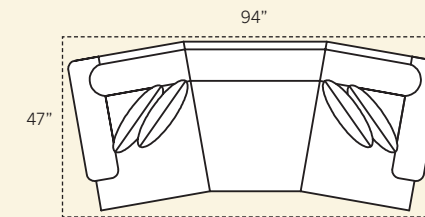

POPULAR SECTIONAL CONFIGURATIONS

5900 Sofa

Overall: H 39 W 84 D 38
Seating: H 18 W 68 D 22
Seat Height: 21 Arm Height: 24
Pillows: 2 P21

5995 Large Sofa

Overall: H 39 W 90 D 38
Seating: H 18 W 74 D 22
Seat Height: 21 Arm Height: 24
Pillows: 4 P21

5985 Sofa

Overall: H 39 W 84 D 38
Seating: H 18 W 68 D 22
Seat Height: 21 Arm Height: 24
Pillows: 2 P21

5975 Studio Sofa

Overall: H 39 W 78 D 38
Seating: H 18 W 62 D 22
Seat Height: 21 Arm Height: 24
Pillows: 2 P21

5920 Loveseat

Overall: H 39 W 61 D 38
Seating: H 18 W 45 D 22
Seat Height: 21 Arm Height: 24
Pillows: 2 P21

5961 Corner Chair

Overall: H 39 W 38 D 38
Seating: H 18 W 38 D 22
Seat Height: 21 Arm Height: 24
Pillows: 2 P21

5901 Chair

Overall: H 39 W 41 D 38
Seating: H 18 W 24 D 22
Seat Height: 21 Arm Height: 24

5965 Conversation Sofa

Overall: H 39 W 94 D 38
Seating: H 18 W 73 D 22
Seat Height: 21 Arm Height: 24
Pillows: 4 P21