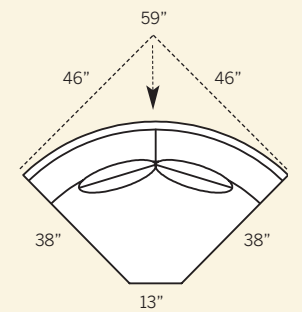

5920 Loveseat

Overall: H 39 W 61 D 38
Seating: H 18 W 45 D 22
Seat Height: 21 Arm Height: 24
Pillows: 2 P21

5961 Corner Chair

Overall: H 39 W 38 D 38
Seating: H 18 W 38 D 22
Seat Height: 21 Arm Height: 24
Pillows: 2 P21

5901 Chair

Overall: H 39 W 41 D 38
Seating: H 18 W 24 D 22
Seat Height: 21 Arm Height: 24

5965 Conversation Sofa

Overall: H 39 W 94 D 38
Seating: H 18 W 73 D 22
Seat Height: 21 Arm Height: 24
Pillows: 4 P21

5962 LAF Corner Sofa 5963 RAF Corner Sofa

Overall: H 39 W 91 D 38
Seating: H 18 W 67 D 22
Seat Height: 21 Arm Height: 24
Pillows: 4 P21

5908 Ottoman

Overall: H 18 W 30 D 25

5980 Wedge

Overall: H 39 W 65 D 38
Seating: H 18 W 45 D 22
Seat Height: 21
Pillows: 2 P21

Overall: H 39 W 34 D 62
Seating: H 18 W 26 D 45
Seat Height: 21 Arm Height: 24
Pillows: 1 P21

Drawings are 1/4" scale

Please note: Track/English Arm Pieces are 3 inches less per arm on overall width.