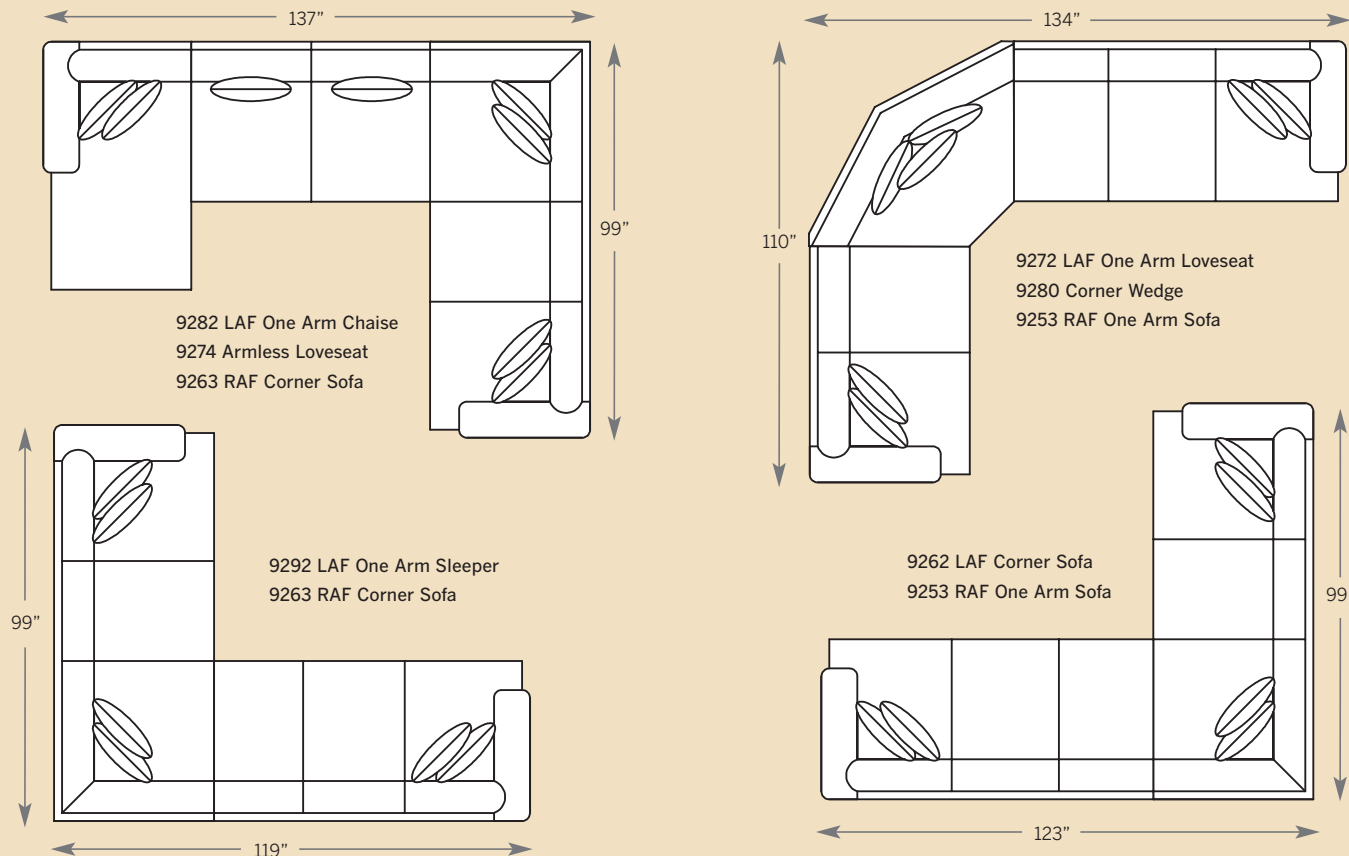

9208 Ottoman
Overall: H 18 W 40 D 25

9212 LAF One Arm Chair
9213 RAF One Arm Chair
Overall: H 39 W 36 D 40
Seating: H 18 W 24 D 24
Seat Height: 21 Arm Height: 24
Pillows: 1 P23

9272 LAF One Arm Loveseat
9273 RAF One Arm Loveseat
Overall: H 39 W 59 D 40
Seating: H 18 W 47 D 24
Seat Height: 21 Arm Height: 24
Pillows: 2 P23

9262 LAF Corner Sofa
9263 RAF Corner Sofa
Overall: H 39 W 99 D 40
Seating: H 18 W 74 D 24
Seat Height: 21 Arm Height: 24
Pillows: 4 P23

9292 LAF Sleeper Sofa
9293 RAF Sleeper Sofa
Overall: H 39 W 79 D 40
Seating: H 18 W 67 D 24
Seat Height: 21 Arm Height: 24
Pillows: 2 P23

9254 Armless Chair
Overall: H 39 W 24 D 40
Seating: H 18 W 24 D 24
Seat Height: 21
Pillows: 1 P23

9274 Armless Loveseat
Overall: H 39 W 60 D 40
Seating: H 18 W 60 D 24
Seat Height: 21
Pillows: 2 P23

9282 LAF One Arm Chaise
9283 RAF One Arm Chaise
Overall: H 39 W 37 D 62
Seating: H 18 W 25 D 46
Seat Height: 21 Arm Height: 24
Pillows: 2 P23

POPULAR SECTIONAL CONFIGURATIONS

Drawings are 1/4" scale

Please note: All Track Arm Pieces are 2.5 inches less per arm on overall width.