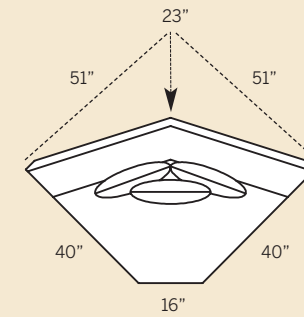

Note: All Leather Styles (-L)
Back Pillows are
Velcro Semi-attached

HIGHLAND PARK COLLECTION

9200 Sofa
Overall: H 39 W 96 D 40
Seating: H 18 W 78 D 24
Seat Height: 21 Arm Height: 24
Pillows: 4 P23

9220 Loveseat
Overall: H 39 W 72 D 40
Seating: H 18 W 54 D 24
Seat Height: 21 Arm Height: 24
Pillows: 2 P23

9201 Chair & 1/2
Overall: H 39 W 54 D 40
Seating: H 18 W 36 D 24
Seat Height: 21 Arm Height: 24
Pillows: 2 P23

9261 Corner Chair
Overall: H 39 W 40 D 40
Seating: H 18 W 24 D 24
Seat Height: 21
Pillows: 2 P23

9280 Corner Wedge
Overall: H 39 W 73 D 40
Seating: H 18 W 53 D 24
Seat Height: 21
Pillows: 3 P23

9252 LAF One Arm Sofa
Overall: H 39 W 83 D 40
Seating: H 18 W 71 D 24
Seat Height: 21 Arm Height: 24
Pillows: 2 P23

POPULAR SECTIONAL CONFIGURATIONS

Drawings are 1/4" scale

Please note: All Track Arm Pieces are 2.5 inches less per arm on overall width.