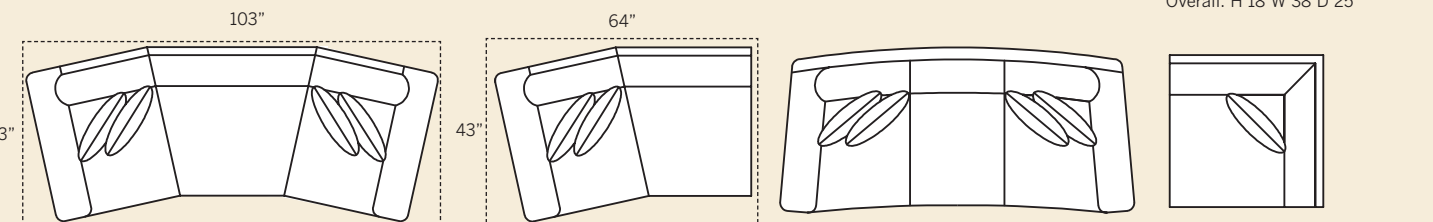

4465 Conversation Sofa
Overall: H 37 W 103 D 38
Seating: H 17 W 85 D 21
Seat Height: 20 Arm Height: 26
Pillows: 4 P21

4422 LAF Angle Loveseat
4423 RAF Angle Loveseat
Overall: H 37 W 64 D 38
Seating: H 17 W 55 D 21
Seat Height: 20 Arm Height: 26
Pillows: 2 P21

4435 Crescent Sofa
Overall: H 37 W 87 D 38
Seating: H 17 W 70 D 21
Seat Height: 20 Arm Height: 26
Pillows: 4 P21

4461 Corner Chair
Overall: H 37 W 38 D 38
Seating: H 17 W 21 D 21
Seat Height: 20 Arm Height: N/A
Pillows: 1 P21