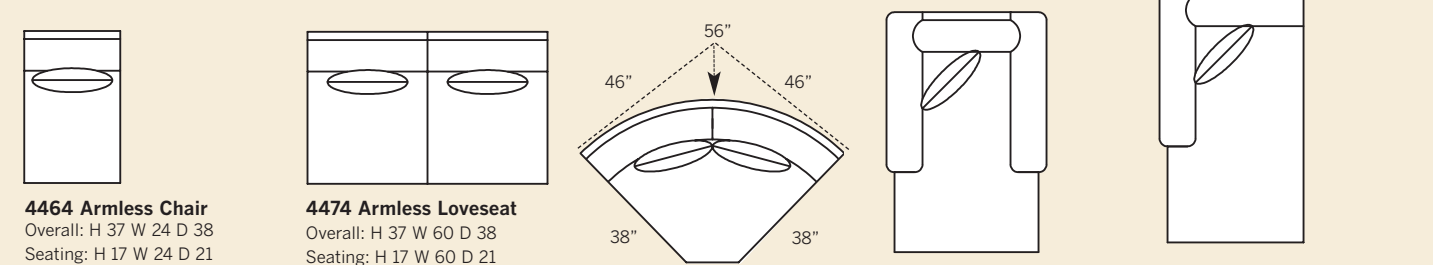

4464 Armless Chair
Overall: H 37 W 24 D 38
Seating: H 17 W 24 D 21
Seat Height: 20 Arm Height: N/A
Pillows: 1 P21

4474 Armless Loveseat
Overall: H 37 W 60 D 38
Seating: H 17 W 60 D 21
Seat Height: 20 Arm Height: N/A
Pillows: 2 P21

4480 Wedge
Overall: H 37 W 64 D 38
Seating: H 17 W 45 D 21
Seat Height: 20 Arm Height: N/A
Pillows: 2 P21

4460 Chaise
Overall: H 37 W 39 D 60
Seating: H 17 W 22 D 44
Seat Height: 20 Arm Height: 26
Pillows: 1 P21

4482 LAF One Arm Chaise
4483 RAF One Arm Chaise
Overall: H 37 W 36 D 64
Seating: H 17 W 27 D 47
Seat Height: 20 Arm Height: 26
Pillows: 1 P21

Drawings are 1/4" scale

Please note: All Track Arm
Pieces are 2.5 inches less per
arm on overall width.