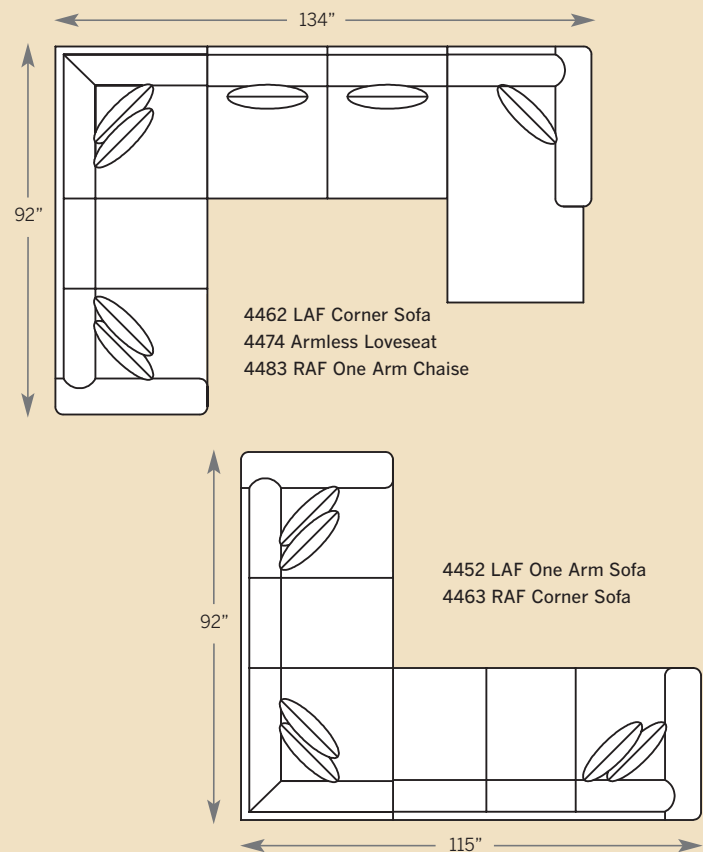

*Medium Natural Nailheads
standard on Panel Arm
Leather and Leather Fabric

Note: All Leather Styles (-L)
Back Pillows are
Velcro Semi-attached

POPULAR SECTIONAL CONFIGURATIONS

4400 Sofa
Overall: H 37 W 85 D 38
Seating: H 17 W 67 D 21
Seat Height: 20 Arm Height: 26
Pillows: 2 P21

4485 Sofa
Overall: H 37 W 85 D 38
Seating: H 17 W 67 D 21
Seat Height: 20 Arm Height: 26
Pillows: 2 P21

4475 Studio Sofa
Overall: H 37 W 79 D 38
Seating: H 17 W 61 D 21
Seat Height: 20 Arm Height: 26
Pillows: 2 P21

4420 Loveseat
Overall: H 37 W 62 D 38
Seating: H 17 W 44 D 21
Seat Height: 20 Arm Height: 26
Pillows: 2 P21

4440 Queen Sofa Bed
Overall: H 37 W 84 D 38
Seating: H 17 W 66 D 21
Seat Height: 20 Arm Height: 26
Pillows: 2 P21

4482 LAF One Arm Chaise
4483 RAF One Arm Chaise
Overall: H 37 W 36 D 64
Seating: H 17 W 27 D 47
Seat Height: 20 Arm Height: 26
Pillows: 1 P21

Drawings are 1/4" scale

Please note: All Track Arm
Pieces are 2.5 inches less per
arm on overall width.