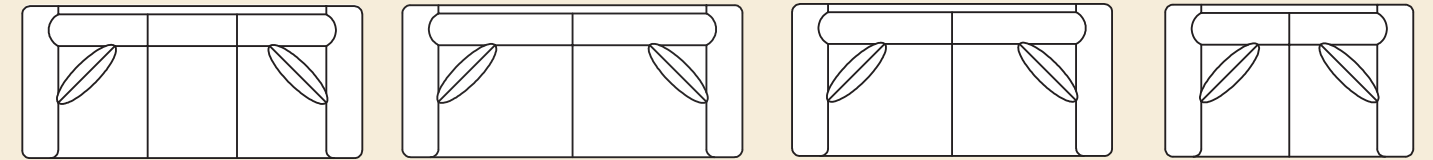

1 Choose Your Arm >

P = Panel Arm S = Sock Arm T = Track Arm

2 Choose Your Back >

L = Loose Back A = Attached Back

3 Choose Your Base >

M = Modern Leg B = Bun Foot S = Skirt

4 Choose Your Material >

F = Fabric LF = Leather/Fabric L = Leather

How To Order >

EXAMPLE:
Sofa 4400-PAS-F
Sofa with Panel Arm,
Attached Back, Skirt,
and Fabric

Standard Features:
Seat Cushions: High Resiliency
(Fabric) (Leather Fabric) or
Comfort Down (Leather)
Back Pillows: Loose or Attached
Finish: Warm Brown
(No Finish Options)

*Medium Natural Nailheads
standard on Panel Arm
Leather and Leather Fabric

Note: All Leather Styles (-L)
Back Pillows are
Velcro Semi-attached

POPULAR SECTIONAL CONFIGURATIONS

4400 Sofa
Overall: H 37 W 85 D 38
Seating: H 17 W 67 D 21
Seat Height: 20 Arm Height: 26
Pillows: 2 P21