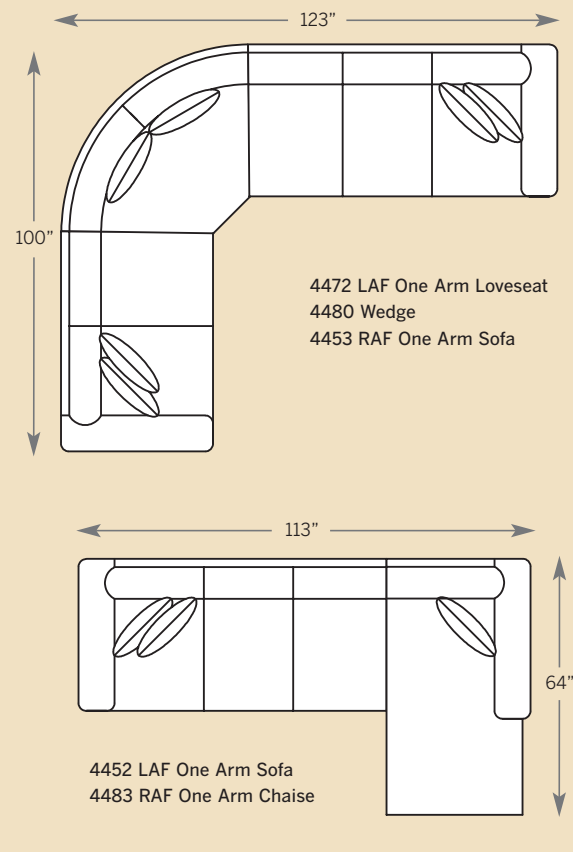

*Medium Natural Nailheads
standard on Panel Arm
Leather and Leather Fabric

Note: All Leather Styles (-L)
Back Pillows are
Velcro Semi-attached

POPULAR SECTIONAL CONFIGURATIONS

4400 Sofa
Overall: H 37 W 85 D 38
Seating: H 17 W 67 D 21
Seat Height: 20 Arm Height: 26
Pillows: 2 P21

4485 Sofa
Overall: H 37 W 85 D 38
Seating: H 17 W 67 D 21
Seat Height: 20 Arm Height: 26
Pillows: 2 P21

4475 Studio Sofa
Overall: H 37 W 79 D 38
Seating: H 17 W 61 D 21
Seat Height: 20 Arm Height: 26
Pillows: 2 P21

4420 Loveseat
Overall: H 37 W 62 D 38
Seating: H 17 W 44 D 21
Seat Height: 20 Arm Height: 26
Pillows: 2 P21

4440 Queen Sofa Bed
Overall: H 37 W 84 D 38
Seating: H 17 W 66 D 21
Seat Height: 20 Arm Height: 26
Pillows: 2 P21

4482 LAF One Arm Chaise
4483 RAF One Arm Chaise
Overall: H 37 W 36 D 64
Seating: H 17 W 27 D 47
Seat Height: 20 Arm Height: 26
Pillows: 1 P21

Drawings are 1/4" scale

Please note: All Track Arm
Pieces are 2.5 inches less per
arm on overall width.