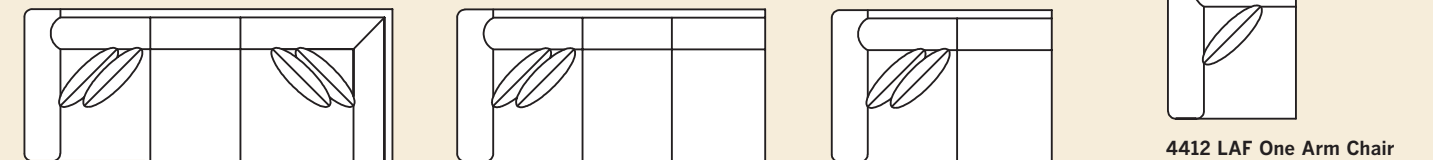

4401 Chair
Overall: H 37 W 38 D 38
Seating: H 17 W 21 D 21
Seat Height: 20 Arm Height: 26
Also Available: Swivel Chair

4455 Chair & 1/2
Overall: H 37 W 48 D 40
Seating: H 17 W 30 D 22
Seat Height: 20 Arm Height: 26
Pillows: 2 P21

4408 Ottoman
Overall: H 18 W 28 D 21

4465 Conversation Sofa
Overall: H 37 W 103 D 38
Seating: H 17 W 85 D 21
Seat Height: 20 Arm Height: 26
Pillows: 4 P21

4422 LAF Angle Loveseat
4423 RAF Angle Loveseat
Overall: H 37 W 64 D 38
Seating: H 17 W 55 D 21
Seat Height: 20 Arm Height: 26
Pillows: 2 P21

4435 Crescent Sofa
Overall: H 37 W 87 D 38
Seating: H 17 W 70 D 21
Seat Height: 20 Arm Height: 26
Pillows: 4 P21

4461 Corner Chair
Overall: H 37 W 38 D 38
Seating: H 17 W 21 D 21
Seat Height: 20 Arm Height: N/A
Pillows: 1 P21