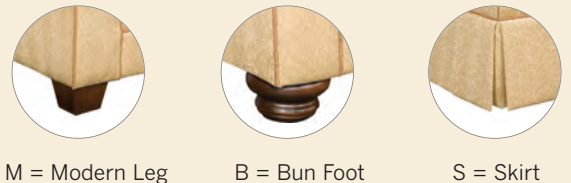

1 Choose Your Arm >

P = Panel Arm S = Sock Arm T = Track Arm

2 Choose Your Back >

L = Loose Back A = Attached Back

3 Choose Your Base >

M = Modern Leg B = Bun Foot S = Skirt

4 Choose Your Material >

F = Fabric LF = Leather/Fabric L = Leather

How To Order >

EXAMPLE:
Sofa 4400-PAS-F
Sofa with Panel Arm,
Attached Back, Skirt,
and Fabric

Standard Features:
Seat Cushions: High Resiliency
(Fabric) (Leather Fabric) or
Comfort Down (Leather)
Back Pillows: Loose or Attached
Finish: Warm Brown
(No Finish Options)

*Medium Natural Nailheads
standard on Panel Arm
Leather and Leather Fabric

Note: All Leather Styles (-L)
Back Pillows are
Velcro Semi-attached

POPULAR SECTIONAL CONFIGURATIONS

4400 Sofa
Overall: H 37 W 85 D 38
Seating: H 17 W 67 D 21
Seat Height: 20 Arm Height: 26
Pillows: 2 P21