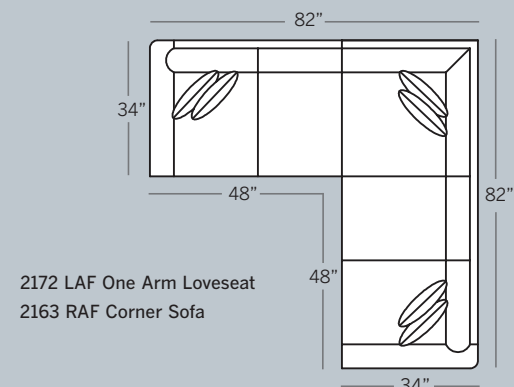

CORY COLLECTION

1

Choose Your Arm >

P = Panel Arm S = Sock Arm T = Track Arm N = Notched Arm

2

Choose Your Back >

L = Loose A = Attached

3

Choose Your Base >

T = Turned Leg M = Modern Leg S = Skirt

4

Choose Your Material >

F = Fabric L = Leather

How To Order >

EXAMPLE:
2100-NAM-F
 Sofa with Notched Arm,
 Attached Back, Modern Leg
 in Fabric

Standard Features:
 Seat Cushions: High Resiliency (Fabric)
 or Comfort Down (Leather)
 Finish: Warm Brown
 (No Finish Options)

Note: All Leather Styles (-L)
 Back Pillows are
 Velcro Semi-attached

POPULAR SECTIONAL CONFIGURATIONS

2100 Sofa
 Overall: H 35 W 76 D 34
 Seating: H 16 W 64 D 20
 Seat Height: 19 Arm Height: 24
 Pillows: 2 P19

2185 2-Over-2 Sofa
 Overall: H 35 W 76 D 34
 Seating: H 16 W 64 D 20
 Seat Height: 19 Arm Height: 24
 Pillows: 2 P19

2120 Loveseat
 Overall: H 35 W 54 D 34
 Seating: H 16 W 42 D 20
 Seat Height: 19 Arm Height: 24
 Pillows: 2 P19