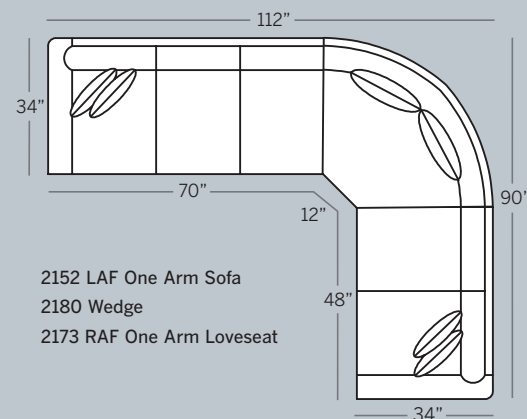

CORY COLLECTION

1

Choose Your Arm >

P = Panel Arm S = Sock Arm T = Track Arm N = Notched Arm

2

Choose Your Back >

L = Loose A = Attached

3

Note: All Leather Styles (-L)
 Back Pillows are
 Velcro Semi-attached

POPULAR SECTIONAL CONFIGURATIONS

2100 Sofa
 Overall: H 35 W 76 D 34
 Seating: H 16 W 64 D 20
 Seat Height: 19 Arm Height: 24
 Pillows: 2 P19

2185 2-Over-2 Sofa
 Overall: H 35 W 76 D 34
 Seating: H 16 W 64 D 20
 Seat Height: 19 Arm Height: 24
 Pillows: 2 P19

2120 Loveseat
 Overall: H 35 W 54 D 34
 Seating: H 16 W 42 D 20
 Seat Height: 19 Arm Height: 24
 Pillows: 2 P19

*All dimensions are approximate