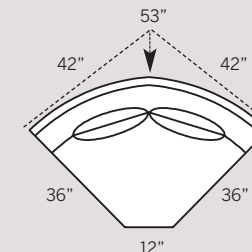

2172 LAF Loveseat
2173 RAF Loveseat
 Overall: H 35 W 48 D 34
 Seating: H 16 W 42 D 20
 Seat Height: 19 Arm Height: 24
 Pillows: 2 P19

2184 Armless Sofa
 Overall: H 35 W 64 D 34
 Seating: H 16 W 64 D 20
 Seat Height: 19
 Pillows: 2 P19

2174 Armless Loveseat
 Overall: H 35 W 50 D 34
 Seating: H 16 W 50 D 20
 Seat Height: 19
 Pillows: 2 P19

2164 Armless Chair
 Overall: H 35 W 22 D 34
 Seating: H 16 W 22 D 20
 Seat Height: 19

2180 Wedge
 Overall: H 35 W 59 D 36
 Seating: H 16 W 40 D 22
 Seat Height: 19 Arm Height: N/A
 Pillows: 2 P19

2182 LAF One Arm Chaise
2183 RAF One Arm Chaise
 Overall: H 35 W 27 D 57
 Seating: H 16 W 21 D 43
 Seat Height: 19 Arm Height: 24
 Pillows: 2 P19

Drawings are 1/4" scale

Overall width dimension based on Panel Arm.
 For Sock Arm, subtract 1/2" per arm.
 For Track Arm, subtract 1" per arm.
 For Notch Arm, subtract 1.5" per arm.

*All dimensions are approximate