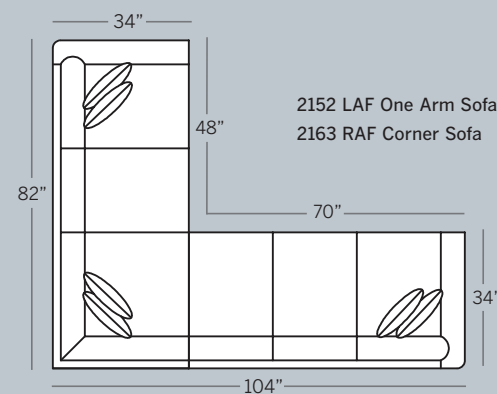

CORY COLLECTION

1

Choose Your Arm >

P = Panel Arm S = Sock Arm T = Track Arm N = Notched Arm

2

Choose Your Back >

L = Loose A = Attached

3

Note: All Leather Styles (-L)
 Back Pillows are
 Velcro Semi-attached

POPULAR SECTIONAL CONFIGURATIONS

2100 Sofa
 Overall: H 35 W 76 D 34
 Seating: H 16 W 64 D 20
 Seat Height: 19 Arm Height: 24
 Pillows: 2 P19

2185 2-Over-2 Sofa
 Overall: H 35 W 76 D 34
 Seating: H 16 W 64 D 20
 Seat Height: 19 Arm Height: 24
 Pillows: 2 P19

2120 Loveseat
 Overall: H 35 W 54 D 34
 Seating: H 16 W 42 D 20
 Seat Height: 19 Arm Height: 24
 Pillows: 2 P19

*All dimensions are approximate