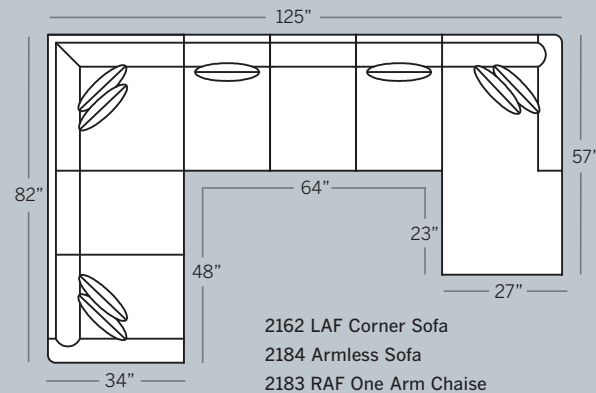

CORY COLLECTION

1

Choose Your Arm >

P = Panel Arm S = Sock Arm T = Track Arm N = Notched Arm

2

Choose Your Back >

L = Loose A = Attached

3

Note: All Leather Styles (-L)
 Back Pillows are
 Velcro Semi-attached

POPULAR SECTIONAL CONFIGURATIONS

2100 Sofa
 Overall: H 35 W 76 D 34
 Seating: H 16 W 64 D 20
 Seat Height: 19 Arm Height: 24
 Pillows: 2 P19

2185 2-Over-2 Sofa
 Overall: H 35 W 76 D 34
 Seating: H 16 W 64 D 20
 Seat Height: 19 Arm Height: 24
 Pillows: 2 P19

2120 Loveseat
 Overall: H 35 W 54 D 34
 Seating: H 16 W 42 D 20
 Seat Height: 19 Arm Height: 24
 Pillows: 2 P19

*All dimensions are approximate