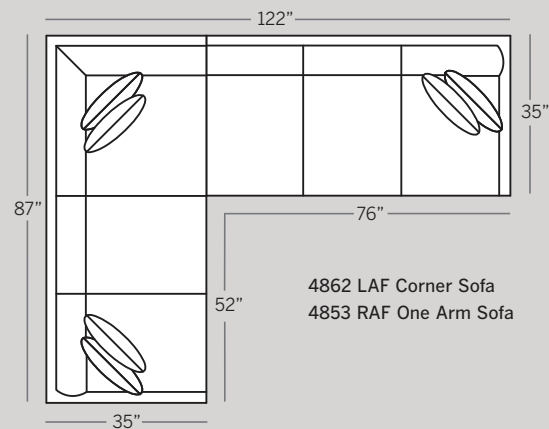

4801 Chair
Overall: H 36 W 30 D 35
Seating: H 16 W 24 D 20
Seat Height: 20 Arm Height: 24

4862 LAF Corner Sofa
4863 RAF Corner Sofa
Overall: H 36 W 87 D 35
Seating: H 16 W 69 D 20
Seat Height: 20 Arm Height: 24
Pillows: 4 P21

4874 Armless Loveseat
Overall: H 36 W 60 D 35
Seating: H 16 W 60 D 20
Seat Height: 20
Pillows: 2 P21

4864 Armless Chair
Overall: H 36 W 24 D 35
Seating: H 16 W 24 D 20
Seat Height: 20
Pillows: 1 P21

4852 LAF One Arm Sofa
4853 RAF One Arm Sofa
Overall: H 36 W 76 D 35
Seating: H 16 W 73 D 20
Seat Height: 20 Arm Height: 24
Pillows: 2 P21

4872 LAF One Arm Loveseat
4873 RAF One Arm Loveseat
Overall: H 36 W 52 D 35
Seating: H 16 W 49 D 20
Seat Height: 20 Arm Height: 24
Pillows: 2 P21

4882 LAF One Arm Chaise
4883 RAF One Arm Chaise
Overall: H 36 W 31 D 64
Seating: H 16 W 28 D 48
Seat Height: 20 Arm Height: 24
Pillows: 1 P21

POPULAR SECTIONAL CONFIGURATIONS

Drawings are 1/4" scale