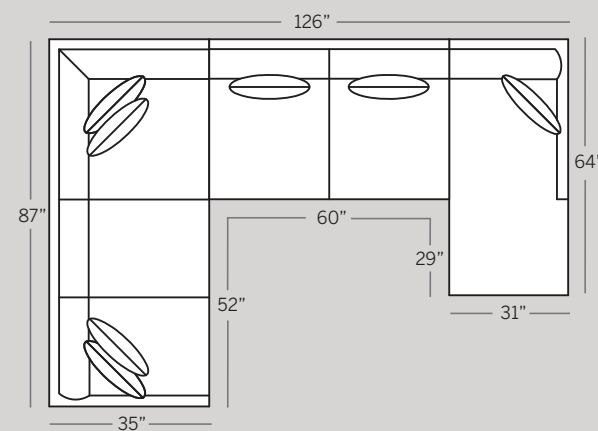

4861 Corner Chair
Overall: H 36 W 35 D 35
Seating: H 16 W 20 D 20
Seat Height: 20 Arm Height: N/A
Pillows: 2 P21

4808 Ottoman
Overall: H 17 W 23 D 17

4884 Armless Sofa
Overall: H 36 W 72 D 35
Seating: H 16 W 72 D 20
Seat Height: 20
Pillows: 2 P21

4874 Armless Loveseat
Overall: H 36 W 60 D 35
Seating: H 16 W 60 D 20
Seat Height: 20
Pillows: 2 P21

4864 Armless Chair
Overall: H 36 W 24 D 35
Seating: H 16 W 24 D 20
Seat Height: 20
Pillows: 1 P21

4852 LAF One Arm Sofa
4853 RAF One Arm Sofa
Overall: H 36 W 76 D 35
Seating: H 16 W 73 D 20
Seat Height: 20 Arm Height: 24
Pillows: 2 P21

4872 LAF One Arm Loveseat
4873 RAF One Arm Loveseat
Overall: H 36 W 52 D 35
Seating: H 16 W 49 D 20
Seat Height: 20 Arm Height: 24
Pillows: 2 P21

4882 LAF One Arm Chaise
4883 RAF One Arm Chaise
Overall: H 36 W 31 D 64
Seating: H 16 W 28 D 48
Seat Height: 20 Arm Height: 24
Pillows: 1 P21

POPULAR SECTIONAL CONFIGURATIONS

Drawings are 1/4" scale