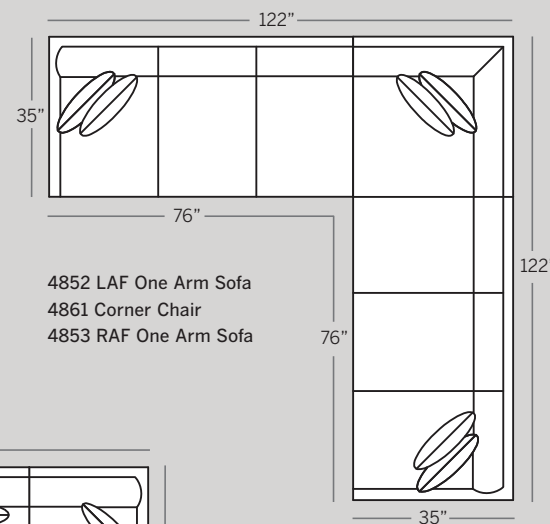

4861 Corner Chair
Overall: H 36 W 35 D 35
Seating: H 16 W 20 D 20
Seat Height: 20 Arm Height: N/A
Pillows: 2 P21

4808 Ottoman
Overall: H 17 W 23 D 17

4884 Armless Sofa
Overall: H 36 W 72 D 35
Seating: H 16 W 72 D 20
Seat Height: 20
Pillows: 2 P21

4874 Armless Loveseat
Overall: H 36 W 60 D 35
Seating: H 16 W 60 D 20
Seat Height: 20
Pillows: 2 P21

4864 Armless Chair
Overall: H 36 W 24 D 35
Seating: H 16 W 24 D 20
Seat Height: 20
Pillows: 1 P21

4852 LAF One Arm Sofa
4853 RAF One Arm Sofa
Overall: H 36 W 76 D 35
Seating: H 16 W 73 D 20
Seat Height: 20 Arm Height: 24
Pillows: 2 P21

4872 LAF One Arm Loveseat
4873 RAF One Arm Loveseat
Overall: H 36 W 52 D 35
Seating: H 16 W 49 D 20
Seat Height: 20 Arm Height: 24
Pillows: 2 P21

4882 LAF One Arm Chaise
4883 RAF One Arm Chaise
Overall: H 36 W 31 D 64
Seating: H 16 W 28 D 48
Seat Height: 20 Arm Height: 24
Pillows: 1 P21

POPULAR SECTIONAL CONFIGURATIONS

Drawings are 1/4" scale