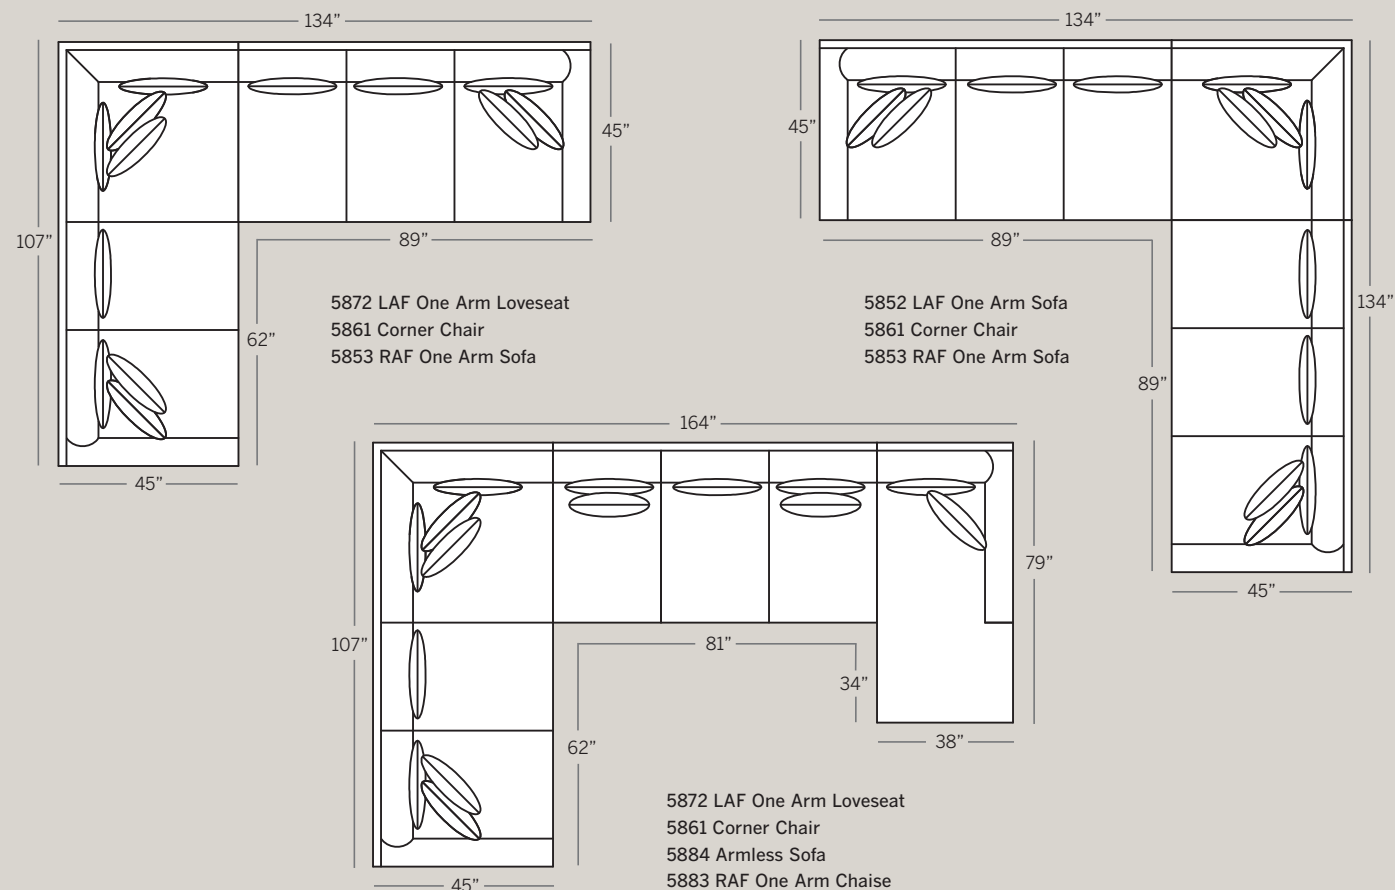

5820 Loveseat

Overall: H 36 W 69 D 45

Seating: H 16 W 53 D 25

Seat Height: 20 Arm Height: 25

Pillows: 2 P22, 2 P2718

5801 Chair & 1/2

Overall: H 36 W 46 D 45

Seating: H 16 W 30 D 25

Seat Height: 20 Arm Height: 25

Pillows: 1 P3018

5852 LAF One Arm Sofa
5853 RAF One Arm Sofa

Overall: H 36 W 89 D 45

Seating: H 16 W 81 D 25

Seat Height: 20 Arm Height: 25

Pillows: 2 P22, 3 P2718

5861 Corner Chair

Overall: H 36 W 45 D 45

Seating: H 16 W 25 D 25

Seat Height: 20 Arm Height: N/A

Pillows: 2 P22, 2 P2718

5808 Ottoman

Overall: H 18 W 34 D 26

POPULAR SECTIONAL CONFIGURATIONS

5884 Armless Sofa

Overall: H 36 W 81 D 45

Seating: H 16 W 81 D 25

Seat Height: 20

Pillows: 2 P22, 3 P2718

5864 Armless Chair

Overall: H 36 W 27 D 45

Seating: H 16 W 27 D 25

Seat Height: 20