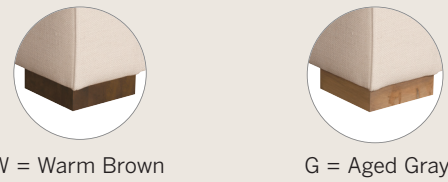

1 Choose Your Arm >

2 Choose Your Back >

3 Choose Your Base >

4 Choose Your Material >

How To Order >

EXAMPLE:
Sofa 1100-JBG-F
Sofa with
Track Arm Box-Cushion,
Loose Border Back,
Aged Gray Leg in Fabric

Standard Features:
Seat Cushions: Comfort Down
Back Pillows: Loose
Finish: Warm Brown or Aged Gray

Note:
• All Leather Styles (-L)
Back Pillows are Velcro Semi-Attached
• Leather (-L) and Leather/Fabric (-LF)
Large Nail Head Trim standard

CASBAH COLLECTION

1100 Sofa
Overall: H 38 W 97 D 46
Seating: H 17 W 78 D 31
Seat Height: 21 Arm Height: 24
Pillows: 2 P26, 4 P23