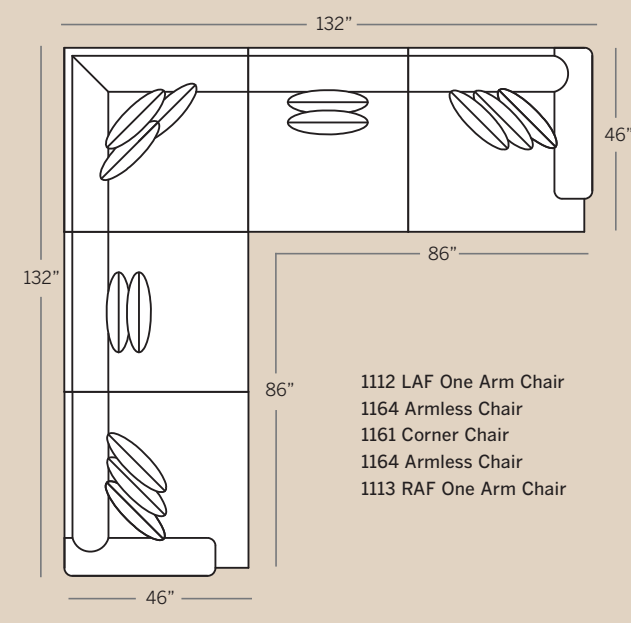

1161 Corner Chair
Overall: H 38 W 46 D 46
Seating: H 17 W 31 D 31
Seat Height: 21 Arm Height: N/A
Pillows: 1 P29, 2 P23

1101 Chair & 1/2
Overall: H 38 W 47 D 46
Seating: H 17 W 28 D 31
Seat Height: 21 Arm Height: 24
Pillows: 2 P23

1158 Ottoman
Overall: H 18 W 34 D 26

1108 Cocktail Ottoman
Overall: H 20 W 40 D 40

Note: Casters are standard

1164 Armless Chair
Overall: H 38 W 40 D 46
Seating: H 17 W 40 D 31
Seat Height: 21
Pillows: 2 P23

1172 LAF One Arm Loveseat
1173 RAF One Arm Loveseat
Overall: H 38 W 86 D 46
Seating: H 17 W 75 D 31
Seat Height: 21 Arm Height: 24
Pillows: 1 P29, 4 P23

1174 Armless Loveseat
Overall: H 38 W 80 D 46
Seating: H 17 W 80 D 31
Seat Height: 21
Pillows: 4 P23

POPULAR SECTIONAL CONFIGURATIONS

1112 LAF One Arm Chair
1113 RAF One Arm Chair
Overall: H 38 W 46 D 46
Seating: H 17 W 35 D 31
Seat Height: 21 Arm Height: 24
Pillows: 1 P29, 2 P23

1182 LAF Corner Chaise
1183 RAF Corner Chaise
Overall: H 38 W 46 D 85
Seating: H 17 W 35 D 69
Seat Height: 21 Arm Height: 38
Pillows: 1 P29, 2 P23