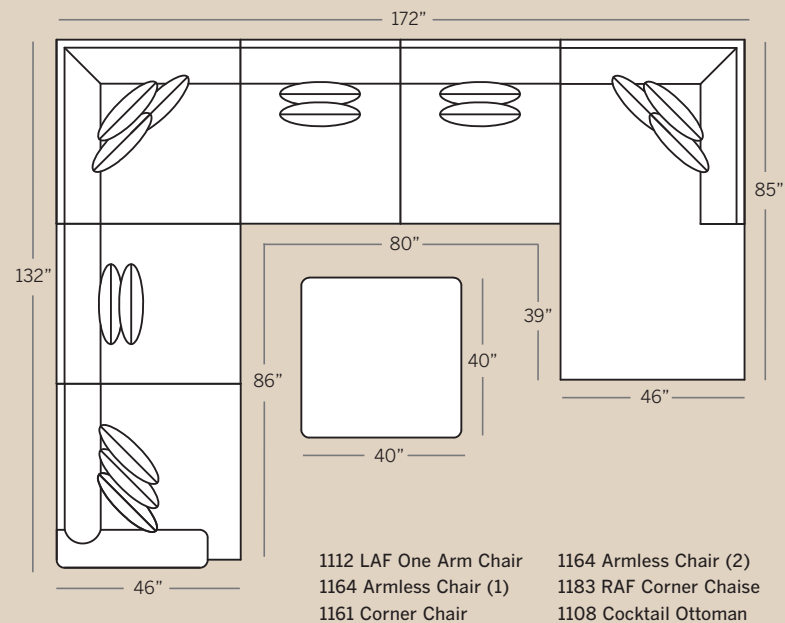

1161 Corner Chair
Overall: H 38 W 46 D 46
Seating: H 17 W 31 D 31
Seat Height: 21 Arm Height: N/A
Pillows: 1 P29, 2 P23

1101 Chair & 1/2
Overall: H 38 W 47 D 46
Seating: H 17 W 28 D 31
Seat Height: 21 Arm Height: 24
Pillows: 2 P23

1158 Ottoman
Overall: H 18 W 34 D 26

1108 Cocktail Ottoman
Overall: H 20 W 40 D 40

Note: Casters are standard

1164 Armless Chair
Overall: H 38 W 40 D 46
Seating: H 17 W 40 D 31
Seat Height: 21
Pillows: 2 P23

1172 LAF One Arm Loveseat
1173 RAF One Arm Loveseat
Overall: H 38 W 86 D 46
Seating: H 17 W 75 D 31
Seat Height: 21 Arm Height: 24
Pillows: 1 P29, 4 P23

1174 Armless Loveseat
Overall: H 38 W 80 D 46
Seating: H 17 W 80 D 31
Seat Height: 21
Pillows: 4 P23

POPULAR SECTIONAL CONFIGURATIONS

1112 LAF One Arm Chair
1113 RAF One Arm Chair
Overall: H 38 W 46 D 46
Seating: H 17 W 35 D 31
Seat Height: 21 Arm Height: 24
Pillows: 1 P29, 2 P23

1182 LAF Corner Chaise
1183 RAF Corner Chaise
Overall: H 38 W 46 D 85
Seating: H 17 W 35 D 69
Seat Height: 21 Arm Height: 38
Pillows: 1 P29, 2 P23