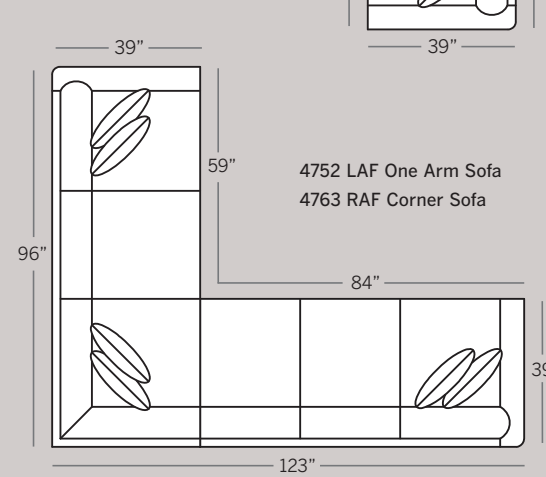

**4764 Armless Chair**  
Overall: H 37 W 26 D 39  
Seating: H 17 W 26 D 23  
Seat Height: 20  
Pillows: 1 P21

**4774 Armless Loveseat**  
Overall: H 37 W 60 D 39  
Seating: H 17 W 60 D 23  
Seat Height: 20  
Pillows: 2 P21

**4784 Armless Sofa**  
Overall: H 37 W 77 D 39  
Seating: H 17 W 77 D 23  
Seat Height: 20  
Pillows: 2 P21

**4780 Wedge**  
Overall: H 37 W 66 D 41  
Seating: H 17 W 46 D 23  
Seat Height: 20 Arm Height: N/A  
Pillows: 2 P21

**4782 LAF One Arm Chaise**  
**4783 RAF One Arm Chaise**  
Overall: H 37 W 34 D 66  
Seating: H 17 W 26 D 49  
Seat Height: 20 Arm Height: 24  
Pillows: 2 P21

### POPULAR SECTIONAL CONFIGURATIONS

Drawings are 1/4" scale

Overall width dimension based on Recessed Arm.  
For pleated arm, subtract 2" per arm.  
For notch arm, subtract 2.5" per arm.

\*All dimensions are approximate