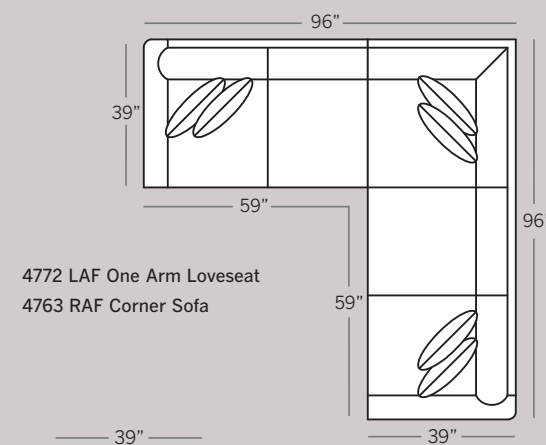

**4764 Armless Chair**  
Overall: H 37 W 26 D 39  
Seating: H 17 W 26 D 23  
Seat Height: 20  
Pillows: 1 P21

**4774 Armless Loveseat**  
Overall: H 37 W 60 D 39  
Seating: H 17 W 60 D 23  
Seat Height: 20  
Pillows: 2 P21

**4784 Armless Sofa**  
Overall: H 37 W 77 D 39  
Seating: H 17 W 77 D 23  
Seat Height: 20  
Pillows: 2 P21

**4780 Wedge**  
Overall: H 37 W 66 D 41  
Seating: H 17 W 46 D 23  
Seat Height: 20 Arm Height: N/A  
Pillows: 2 P21

**4782 LAF One Arm Chaise**  
**4783 RAF One Arm Chaise**  
Overall: H 37 W 34 D 66  
Seating: H 17 W 26 D 49  
Seat Height: 20 Arm Height: 24  
Pillows: 2 P21

### POPULAR SECTIONAL CONFIGURATIONS

Drawings are 1/4" scale

Overall width dimension based on Recessed Arm.  
For pleated arm, subtract 2" per arm.  
For notch arm, subtract 2.5" per arm.

\*All dimensions are approximate