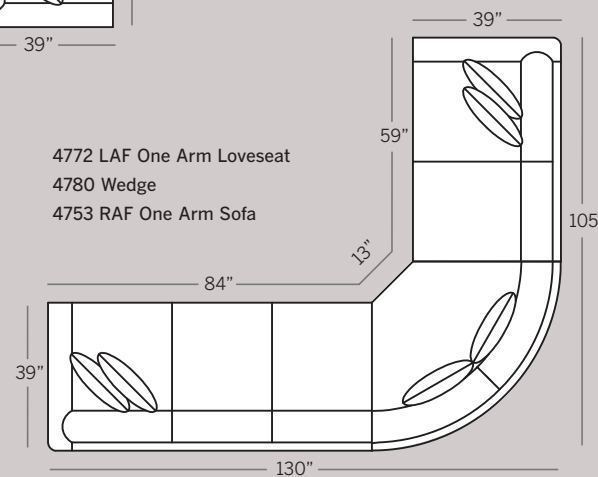

**4764 Armless Chair**  
Overall: H 37 W 26 D 39  
Seating: H 17 W 26 D 23  
Seat Height: 20  
Pillows: 1 P21

**4774 Armless Loveseat**  
Overall: H 37 W 60 D 39  
Seating: H 17 W 60 D 23  
Seat Height: 20  
Pillows: 2 P21

**4784 Armless Sofa**  
Overall: H 37 W 77 D 39  
Seating: H 17 W 77 D 23  
Seat Height: 20  
Pillows: 2 P21

**4780 Wedge**  
Overall: H 37 W 66 D 41  
Seating: H 17 W 46 D 23  
Seat Height: 20 Arm Height: N/A  
Pillows: 2 P21

**4782 LAF One Arm Chaise**  
**4783 RAF One Arm Chaise**  
Overall: H 37 W 34 D 66  
Seating: H 17 W 26 D 49  
Seat Height: 20 Arm Height: 24  
Pillows: 2 P21

### POPULAR SECTIONAL CONFIGURATIONS

Drawings are 1/4" scale

Overall width dimension based on Recessed Arm.  
For pleated arm, subtract 2" per arm.  
For notch arm, subtract 2.5" per arm.

\*All dimensions are approximate