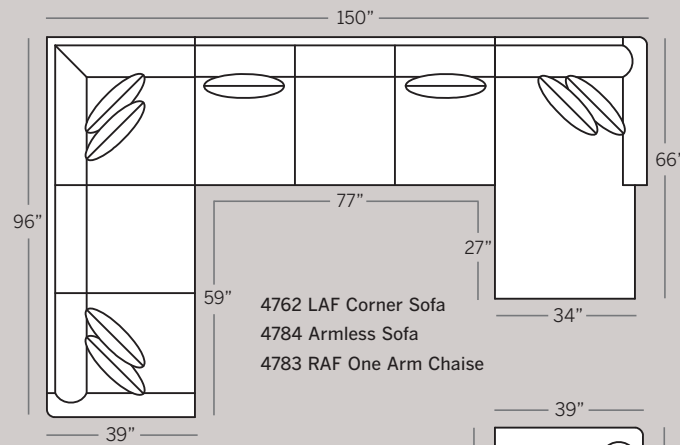

**4784 Armless Sofa**  
Overall: H 37 W 77 D 39  
Seating: H 17 W 77 D 23  
Seat Height: 20  
Pillows: 2 P21

**4780 Wedge**  
Overall: H 37 W 66 D 41  
Seating: H 17 W 46 D 23  
Seat Height: 20 Arm Height: N/A  
Pillows: 2 P21

**4782 LAF One Arm Chaise**  
**4783 RAF One Arm Chaise**  
Overall: H 37 W 34 D 66  
Seating: H 17 W 26 D 49  
Seat Height: 20 Arm Height: 24  
Pillows: 2 P21

### POPULAR SECTIONAL CONFIGURATIONS

Drawings are 1/4" scale

Overall width dimension based on Recessed Arm.  
For pleated arm, subtract 2" per arm.  
For notch arm, subtract 2.5" per arm.

\*All dimensions are approximate