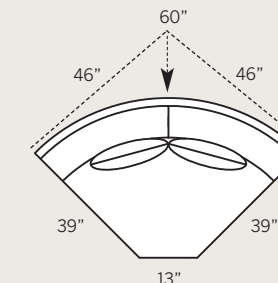

4780 Wedge
Overall: H 37 W 66 D 41
Seating: H 17 W 46 D 23
Seat Height: 20 Arm Height: N/A
Pillows: 2 P21