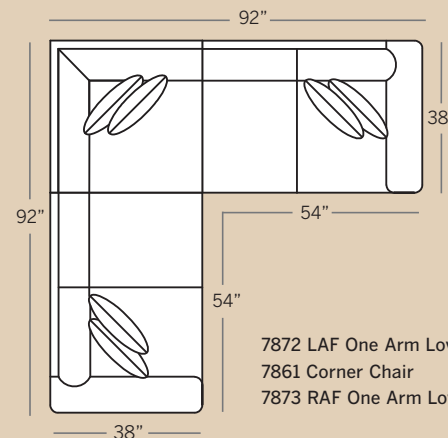

7872 LAF One Arm Loveseat
7861 Corner Chair
7873 RAF One Arm Loveseat