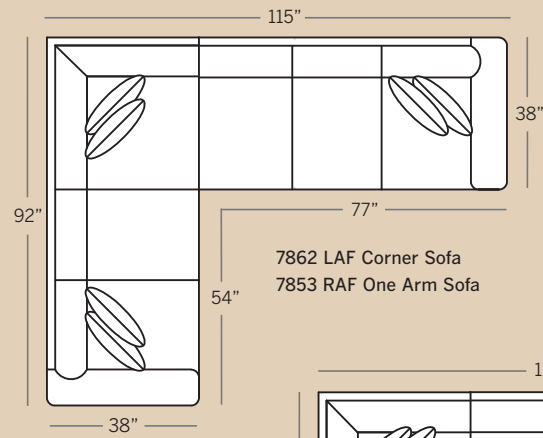

POPULAR SECTIONAL CONFIGURATIONS