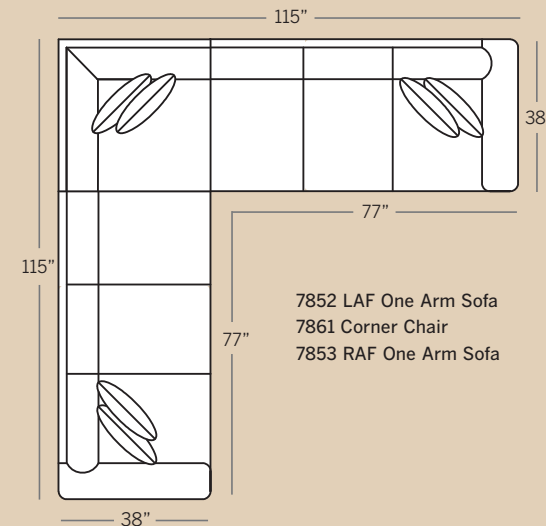

**7864 Armless Chair**  
Overall: H 36 W 24 D 38  
Seating: H 16 W 24 D 21  
Seat Height: 20  
Pillows: 1 P21

**7852 LAF One Arm Sofa**  
**7853 RAF One Arm Sofa**  
Overall: H 36 W 77 D 38  
Seating: H 16 W 68 D 21  
Seat Height: 20 Arm Height: 26  
Pillows: 2 P21

**7872 LAF One Arm Loveseat**  
**7873 RAF One Arm Loveseat**  
Overall: H 36 W 54 D 38  
Seating: H 16 W 45 D 21  
Seat Height: 20 Arm Height: 26  
Pillows: 2 P21

**7882 LAF One Arm Chaise**  
**7883 RAF One Arm Chaise**  
Overall: H 36 W 33 D 64  
Seating: H 16 W 28 D 48  
Seat Height: 20 Arm Height: 26  
Pillows: 1 P21

### POPULAR SECTIONAL CONFIGURATIONS

7862 LAF Corner Sofa  
7853 RAF One Arm Sofa

7872 LAF One Arm Loveseat  
7861 Corner Chair  
7873 RAF One Arm Loveseat

7852 LAF One Arm Sofa  
7861 Corner Chair  
7853 RAF One Arm Sofa

Drawings are 1/4" scale

Note: Dimensions above are for High Tight Back. Subtract 2 inches from the Overall and Seating Height for Low Tight Back.