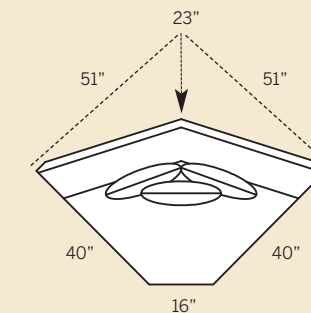

9262 LAF Corner Sofa
9263 RAF Corner Sofa
Overall: H 39 W 99 D 40
Seating: H 18 W 74 D 24
Seat Height: 21 Arm Height: 24
Pillows: 4 P23

9208 Ottoman & 1/2
Overall: H 18 W 40 D 25

9212 LAF One Arm Chair
9213 RAF One Arm Chair
Overall: H 39 W 36 D 40
Seating: H 18 W 24 D 24
Seat Height: 21 Arm Height: 24
Pillows: 1 P23

9252 LAF One Arm Sofa
9253 RAF One Arm Sofa
Overall: H 39 W 83 D 40
Seating: H 18 W 71 D 24
Seat Height: 21 Arm Height: 24
Pillows: 2 P23

9272 LAF One Arm Loveseat
9273 RAF One Arm Loveseat
Overall: H 39 W 59 D 40
Seating: H 18 W 47 D 24
Seat Height: 21 Arm Height: 24
Pillows: 2 P23

POPULAR SECTIONAL CONFIGURATIONS

9254 Armless Chair
Overall: H 39 W 24 D 40
Seating: H 18 W 24 D 24
Seat Height: 21
Pillows: 1 P23

9274 Armless Loveseat
Overall: H 39 W 60 D 40
Seating: H 18 W 60 D 24
Seat Height: 21
Pillows: 2 P23

Drawings are 1/4" scale

Please note: All Track Arm Pieces are 2.5 inches less per arm on overall width.