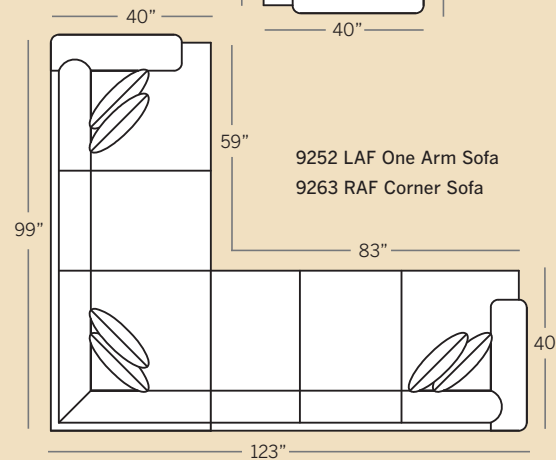

POPULAR SECTIONAL CONFIGURATIONS

Drawings are 1/4" scale

Please note: All Track Arm Pieces are 2.5 inches less per arm on overall width.