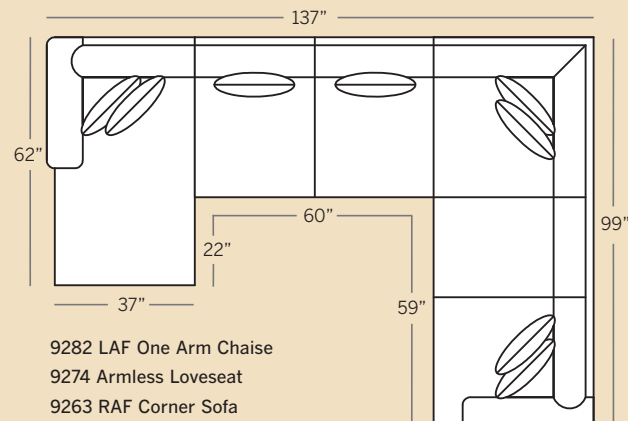

9201 Chair & 1/2
Overall: H 39 W 54 D 40
Seating: H 18 W 36 D 24
Seat Height: 21 Arm Height: 24
Pillows: 2 P23

9261 Corner Chair
Overall: H 39 W 40 D 40
Seating: H 18 W 24 D 24
Seat Height: 21 Arm Height: N/A
Pillows: 2 P23

9262 LAF Corner Sofa
9263 RAF Corner Sofa
Overall: H 39 W 99 D 40
Seating: H 18 W 74 D 24
Seat Height: 21 Arm Height: 24
Pillows: 4 P23

9208 Ottoman & 1/2
Overall: H 18 W 40 D 25

9212 LAF One Arm Chair
9213 RAF One Arm Chair
Overall: H 39 W 36 D 40
Seating: H 18 W 24 D 24
Seat Height: 21 Arm Height: 24
Pillows: 1 P23

9252 LAF One Arm Sofa
9253 RAF One Arm Sofa
Overall: H 39 W 83 D 40
Seating: H 18 W 71 D 24
Seat Height: 21 Arm Height: 24
Pillows: 2 P23

9272 LAF One Arm Loveseat
9273 RAF One Arm Loveseat
Overall: H 39 W 59 D 40
Seating: H 18 W 47 D 24
Seat Height: 21 Arm Height: 24
Pillows: 2 P23

POPULAR SECTIONAL CONFIGURATIONS

9254 Armless Chair
Overall: H 39 W 24 D 40
Seating: H 18 W 24 D 24
Seat Height: 21
Pillows: 1 P23

9274 Armless Loveseat
Overall: H 39 W 60 D 40
Seating: H 18 W 60 D 24
Seat Height: 21
Pillows: 2 P23