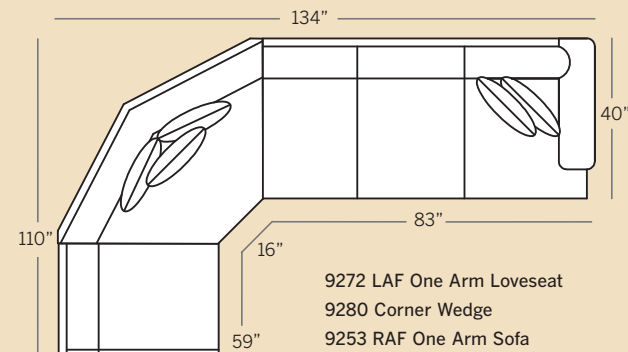

9201 Chair & 1/2
Overall: H 39 W 54 D 40
Seating: H 18 W 36 D 24
Seat Height: 21 Arm Height: 24
Pillows: 2 P23

9261 Corner Chair
Overall: H 39 W 40 D 40
Seating: H 18 W 24 D 24
Seat Height: 21 Arm Height: N/A
Pillows: 2 P23

9262 LAF Corner Sofa
9263 RAF Corner Sofa
Overall: H 39 W 99 D 40
Seating: H 18 W 74 D 24
Seat Height: 21 Arm Height: 24
Pillows: 4 P23

9208 Ottoman & 1/2
Overall: H 18 W 40 D 25

9212 LAF One Arm Chair
9213 RAF One Arm Chair
Overall: H 39 W 36 D 40
Seating: H 18 W 24 D 24
Seat Height: 21 Arm Height: 24
Pillows: 1 P23

9252 LAF One Arm Sofa
9253 RAF One Arm Sofa
Overall: H 39 W 83 D 40
Seating: H 18 W 71 D 24
Seat Height: 21 Arm Height: 24
Pillows: 2 P23

9272 LAF One Arm Loveseat
9273 RAF One Arm Loveseat
Overall: H 39 W 59 D 40
Seating: H 18 W 47 D 24
Seat Height: 21 Arm Height: 24
Pillows: 2 P23

POPULAR SECTIONAL CONFIGURATIONS

9254 Armless Chair
Overall: H 39 W 24 D 40
Seating: H 18 W 24 D 24
Seat Height: 21
Pillows: 1 P23

9274 Armless Loveseat
Overall: H 39 W 60 D 40
Seating: H 18 W 60 D 24
Seat Height: 21
Pillows: 2 P23