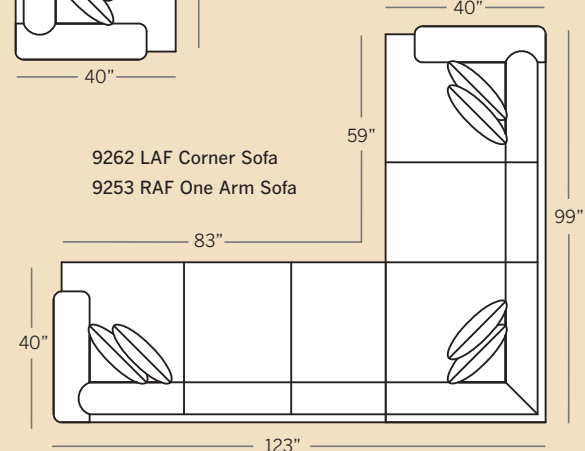

POPULAR SECTIONAL CONFIGURATIONS

Drawings are 1/4" scale

Please note: All Track Arm Pieces are 2.5 inches less per arm on overall width.