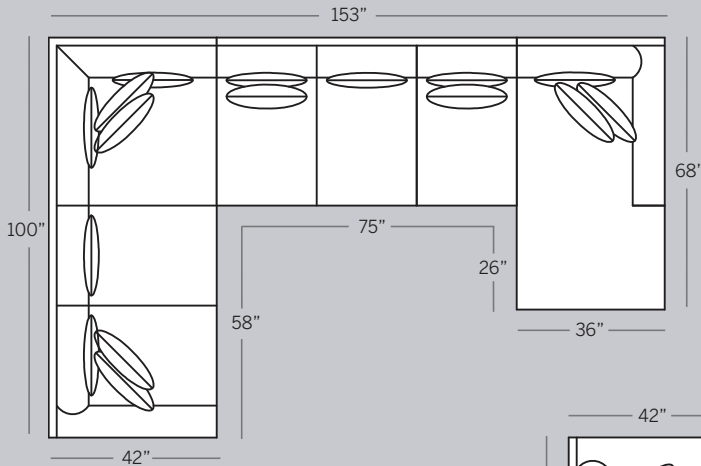

6462 LAF Corner Sofa
 6484 Armless Sofa
 6483 RAF One Arm Chaise

6452 LAF One Arm Sofa
 6461 Corner Chair
 6453 RAF One Arm Sofa

6463 RAF Corner Sofa
 6452 LAF One Arm Sofa

WHITNEY COLLECTION

6400 Sofa
 Overall: H 38 W 91 D 42
 Seating: H 19 W 75 D 25
 Seat Height: 19 Arm Height: 25
 Pillows: 2 P21, 3 P2817

6420 Loveseat
 Overall: H 38 W 66 D 42
 Seating: H 19 W 50 D 25
 Seat Height: 19 Arm Height: 25
 Pillows: 2 P21, 2 P2817

6401 Chair
 Overall: H 38 W 41 D 42
 Seating: H 19 W 25 D 25
 Seat Height: 19 Arm Height: 25
 Pillows: 1 P2817

Please note: Overall width dimension is based on pleated and recessed arm.
 For track arm, subtract 1/2" per arm.