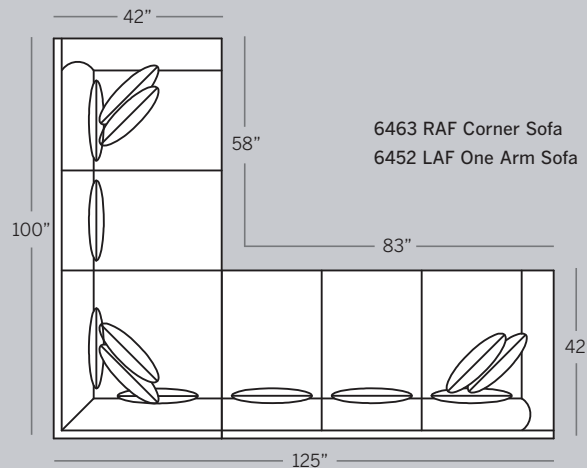

6462 LAF Corner Sofa
 6484 Armless Sofa
 6483 RAF One Arm Chaise

6452 LAF One Arm Sofa
 6461 Corner Chair
 6453 RAF One Arm Sofa

6463 RAF Corner Sofa
 6452 LAF One Arm Sofa

WHITNEY COLLECTION

6400 Sofa
 Overall: H 38 W 91 D 42
 Seating: H 19 W 75 D 25
 Seat Height: 19 Arm Height: 25
 Pillows: 2 P21, 3 P2817

6420 Loveseat
 Overall: H 38 W 66 D 42
 Seating: H 19 W 50 D 25
 Seat Height: 19 Arm Height: 25
 Pillows: 2 P21, 2 P2817

6401 Chair
 Overall: H 38 W 41 D 42
 Seating: H 19 W 25 D 25
 Seat Height: 19 Arm Height: 25
 Pillows: 1 P2817

Please note: Overall width dimension is based on pleated and recessed arm.
 For track arm, subtract 1/2" per arm.