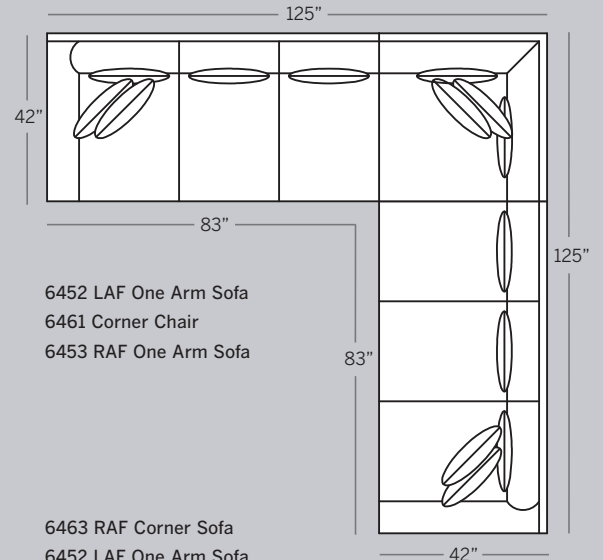

6462 LAF Corner Sofa
 6484 Armless Sofa
 6483 RAF One Arm Chaise

6452 LAF One Arm Sofa
 6461 Corner Chair
 6453 RAF One Arm Sofa

6463 RAF Corner Sofa
 6452 LAF One Arm Sofa

WHITNEY COLLECTION

6400 Sofa
 Overall: H 38 W 91 D 42
 Seating: H 19 W 75 D 25
 Seat Height: 19 Arm Height: 25
 Pillows: 2 P21, 3 P2817

6420 Loveseat
 Overall: H 38 W 66 D 42
 Seating: H 19 W 50 D 25
 Seat Height: 19 Arm Height: 25
 Pillows: 2 P21, 2 P2817

6401 Chair
 Overall: H 38 W 41 D 42
 Seating: H 19 W 25 D 25
 Seat Height: 19 Arm Height: 25
 Pillows: 1 P2817

6484 Armless Sofa
 Overall: H 38 W 75 D 42
 Seating: H 19 W 75 D 25
 Seat Height: 19
 Pillows: 2 P21, 3 P2817

6474 Armless Loveseat
 Overall: H 38 W 60 D 42
 Seating: H 19 W 60 D 25
 Seat Height: 19
 Pillows: 2 P21, 2 P2817

Please note: Overall width dimension is based on pleated and recessed arm.
 For track arm, subtract 1/2" per arm.