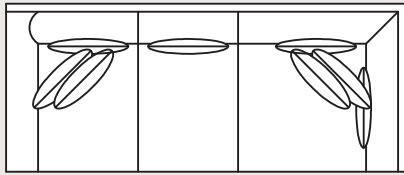

6462 LAF Corner Sofa
 6484 Armless Sofa
 6483 RAF One Arm Chaise

6452 LAF One Arm Sofa
 6461 Corner Chair
 6453 RAF One Arm Sofa

6463 RAF Corner Sofa
 6452 LAF One Arm Sofa

WHITNEY COLLECTION

6400 Sofa
 Overall: H 38 W 91 D 42
 Seating: H 19 W 75 D 25
 Seat Height: 19 Arm Height: 25
 Pillows: 2 P21, 3 P2817

6420 Loveseat
 Overall: H 38 W 66 D 42
 Seating: H 19 W 50 D 25
 Seat Height: 19 Arm Height: 25
 Pillows: 2 P21, 2 P2817

6401 Chair
 Overall: H 38 W 41 D 42
 Seating: H 19 W 25 D 25
 Seat Height: 19 Arm Height: 25
 Pillows: 1 P2817