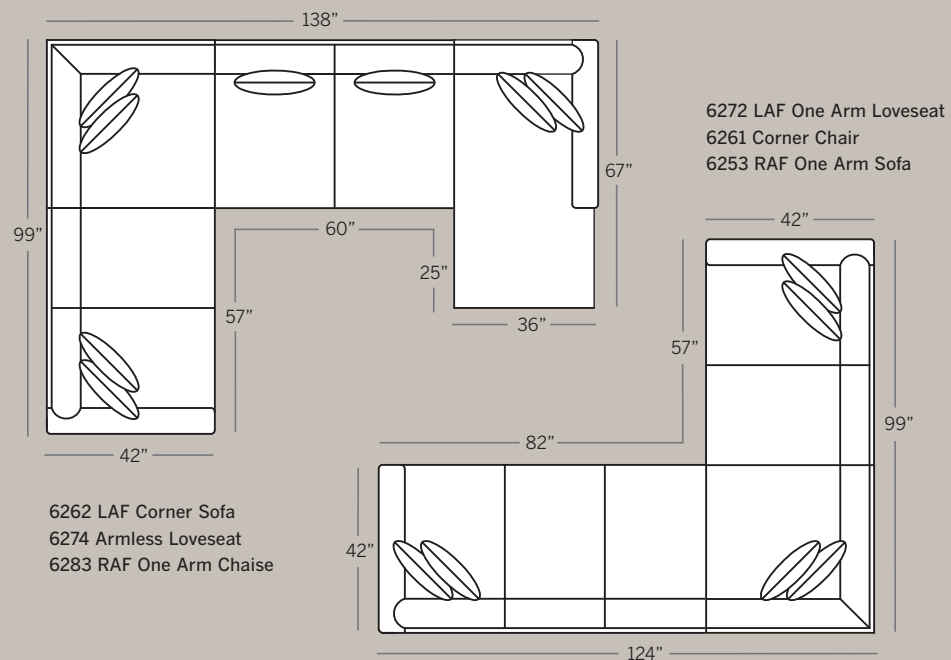

Note: All Leather Styles (-L)
Back Pillows are Velcro Semi-Attached

POPULAR SECTIONAL CONFIGURATIONS

DRAKE COLLECTION

6200 Sofa
Overall: H 37 W 89 D 42
Seating: H 18 W 75 D 23
Seat Height: 19 Arm Height: 24
Pillows: 4 P21
Choose 2 or 3 Backs
Choose 1, 2 or 3 Cushions

6220 Loveseat
Overall: H 37 W 64 D 42
Seating: H 18 W 50 D 23
Seat Height: 19 Arm Height: 24
Pillows: 2 P21
2 Backs
Choose 1 or 2 Cushions

6201 Chair
Overall: H 37 W 39 D 42
Seating: H 18 W 25 D 23
Seat Height: 19 Arm Height: 24
1 Back, 1 Cushion only

6262 LAF Corner Sofa
6263 RAF Corner Sofa
Overall: H 37 W 99 D 42
Seating: H 18 W 73 D 23
Seat Height: 19 Arm Height: 24
Pillows: 4 P21
4 Backs, 3 Cushions only

6261 Corner Chair
Overall: H 37 W 42 D 42
Seating: H 18 W 23 D 23
Seat Height: 19 Arm Height: N/A
Pillows: 2 P21
2 Backs, 1 Cushion only

6208 Ottoman
Overall: H 17 W 30 D 24

6272 LAF One Arm Loveseat
6273 RAF One Arm Loveseat
Overall: H 37 W 57 D 42
Seating: H 18 W 50 D 23
Seat Height: 19 Arm Height: 24
Pillows: 2 P21
2 Backs, 2 Cushions only