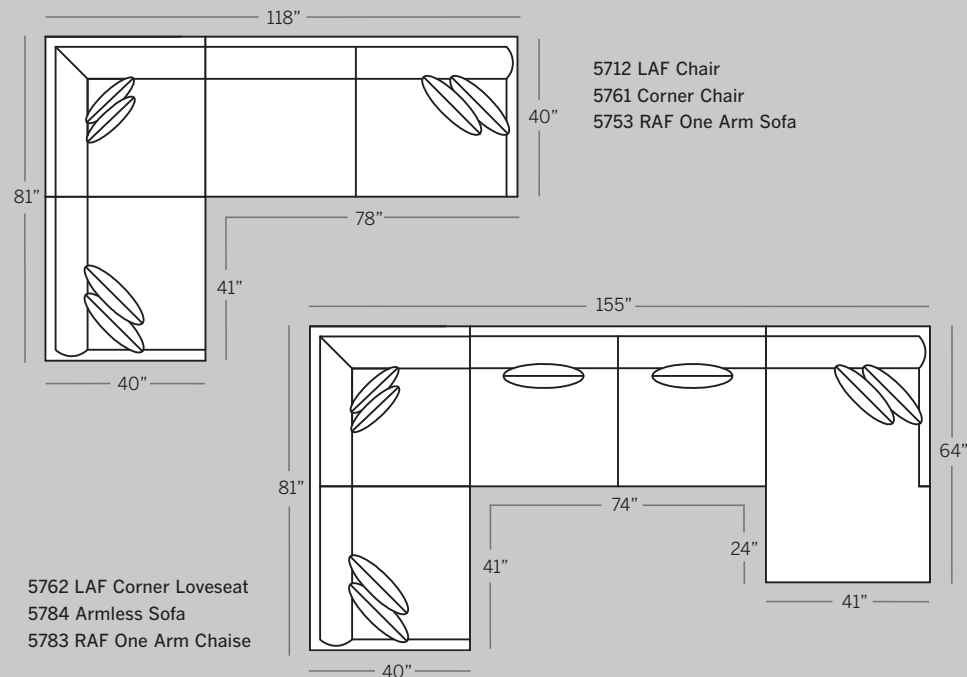

Note:

- All Leather Styles (-L)
Back Pillows are Velcro Semi-Attached

POPULAR SECTIONAL CONFIGURATIONS

BRANDY COLLECTION

5700 Sofa

Overall: H 37 W 81 D 40
Seating: H 18 W 73 D 23
Seat Height: 19 Arm Height: 26
Pillows: 2 P21