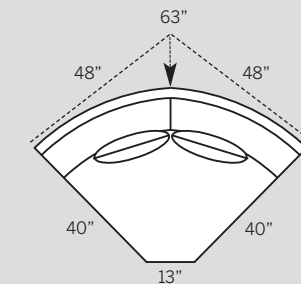

Overall: H 37 W 81 D 40
Seating: H 18 W 60 D 23
Seat Height: 19 Arm Height: 26
Pillows: 4 P21

3 Backs, 2 Cushions only

5761 Corner Chair

Overall: H 37 W 40 D 40
Seating: H 18 W 23 D 23
Seat Height: 19 Arm Height: 26
Pillows: 2 P21

2 Backs, 1 Cushion only

5708 Ottoman

Overall: H 18 W 24 D 18

5764 Armless Chair

Overall: H 37 W 37 D 40
Seating: H 18 W 37 D 23
Seat Height: 19
Pillows: 1 P21

1 Back, 1 Cushion only

5784 Armless Sofa

Overall: H 37 W 74 D 40
Seating: H 18 W 74 D 23
Seat Height: 19
Pillows: 2 P21

2 Backs, 2 Cushions only

5780 Wedge

Overall: H 37 W 64 D 40
Seating: H 18 W 45 D 23
Seat Height: 19 Arm Height: 26
Pillows: 2 P21

2 Backs, 1 Cushion only

5758 Ottoman & 1/2

Overall: H 18 W 36 D 29

5712 LAF Chair 5713 RAF Chair