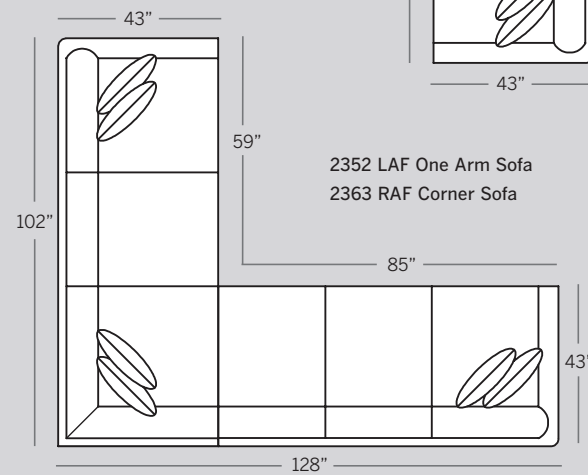

**2308 Ottoman**  
Overall: H 17 W 28 D 22

### POPULAR SECTIONAL CONFIGURATIONS

2372 LAF One Arm Loveseat  
2363 RAF Corner Sofa

2352 LAF One Arm Sofa  
2361 Corner Chair  
2353 RAF One Arm Sofa

2382 LAF One Arm Chaise  
2374 Armless Loveseat  
2363 RAF Corner Sofa

2352 LAF One Arm Sofa  
2363 RAF Corner Sofa

**2361 Corner Chair**  
Overall: H 37 W 43 D 43  
Seating: H 18 W 23 D 23  
Seat Height: 19 Arm Height: N/A  
Pillows: 2 P22

**2362 LAF Corner Sofa**  
**2363 RAF Corner Sofa**  
Overall: H 37 W 102 D 43  
Seating: H 18 W 77 D 23  
Seat Height: 19 Arm Height: 25  
Pillows: 4 P22

Drawings are 1/4" scale