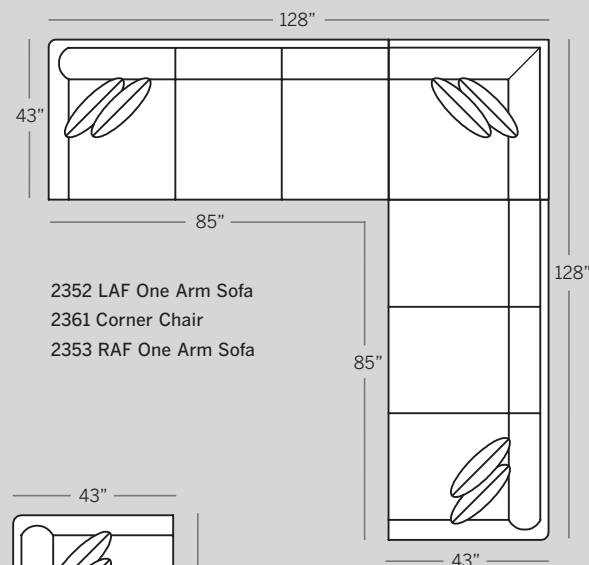

2352 LAF One Arm Sofa
2363 RAF Corner Sofa

2352 LAF One Arm Sofa
2361 Corner Chair
2353 RAF One Arm Sofa