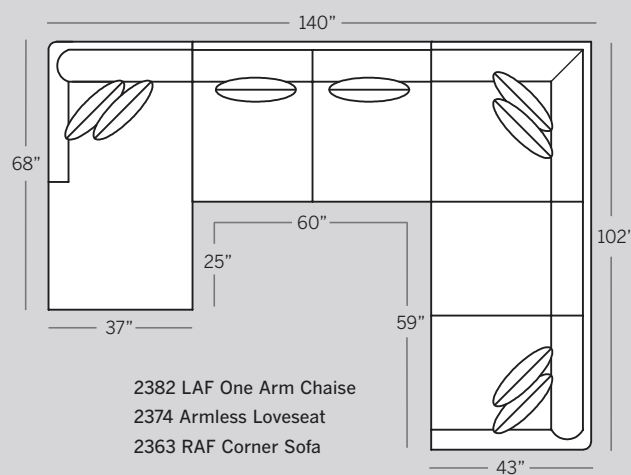

**2300 Sofa**  
Overall: H 37 W 84 D 43  
Seating: H 18 W 74 D 23  
Seat Height: 19 Arm Height: 25  
Pillows: 2 P22

**2375 Studio Sofa**  
Overall: H 37 W 78 D 43  
Seating: H 18 W 68 D 23  
Seat Height: 19 Arm Height: 25  
Pillows: 2 P22

**2320 Loveseat**  
Overall: H 37 W 64 D 43  
Seating: H 18 W 54 D 23  
Seat Height: 19 Arm Height: 25  
Pillows: 2 P22

**2301 Chair**  
Overall: H 37 W 36 D 43  
Seating: H 18 W 26 D 23  
Seat Height: 19 Arm Height: 25

**2308 Ottoman**  
Overall: H 17 W 28 D 22

### POPULAR SECTIONAL CONFIGURATIONS

2372 LAF One Arm Loveseat  
2363 RAF Corner Sofa

2352 LAF One Arm Sofa  
2361 Corner Chair  
2353 RAF One Arm Sofa

2382 LAF One Arm Chaise  
2374 Armless Loveseat  
2363 RAF Corner Sofa