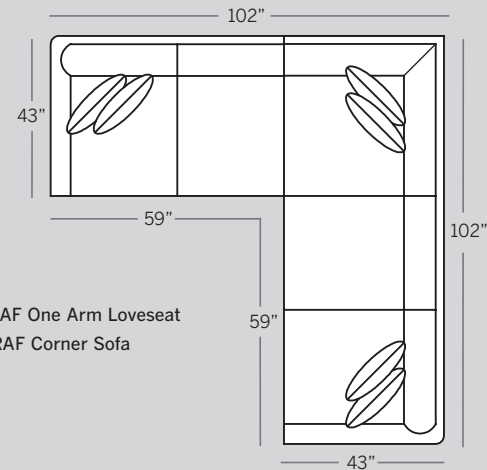

POPULAR SECTIONAL CONFIGURATIONS

2372 LAF One Arm Loveseat
2363 RAF Corner Sofa