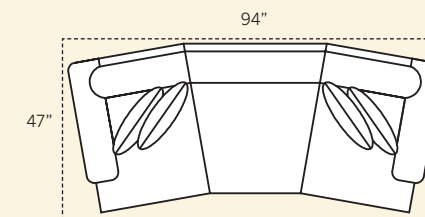

5965 Conversation Sofa
Overall: H 39 W 94 D 38
Seating: H 18 W 73 D 22
Seat Height: 21 Arm Height: 24
Pillows: 4 P21