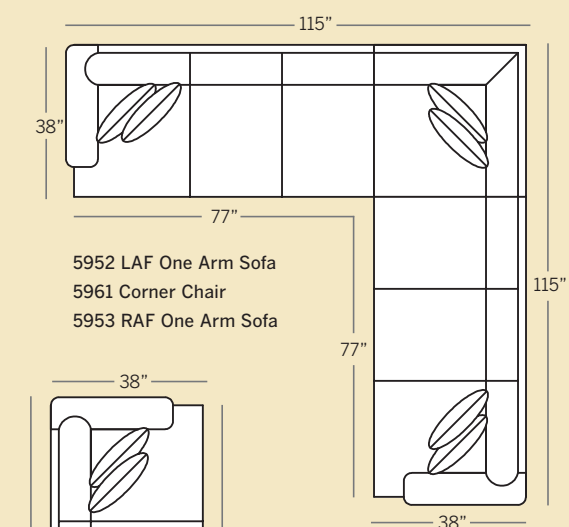

POPULAR SECTIONAL CONFIGURATIONS

5900 Sofa
Overall: H 39 W 84 D 38
Seating: H 18 W 68 D 22
Seat Height: 21 Arm Height: 24
Pillows: 2 P21

5995 Large Sofa
Overall: H 39 W 90 D 38
Seating: H 18 W 74 D 22
Seat Height: 21 Arm Height: 24
Pillows: 4 P21

5985 Sofa
Overall: H 39 W 84 D 38
Seating: H 18 W 68 D 22
Seat Height: 21 Arm Height: 24
Pillows: 2 P21

5975 Studio Sofa
Overall: H 39 W 78 D 38
Seating: H 18 W 62 D 22
Seat Height: 21 Arm Height: 24
Pillows: 2 P21

5920 Loveseat
Overall: H 39 W 61 D 38
Seating: H 18 W 45 D 22
Seat Height: 21 Arm Height: 24
Pillows: 2 P21

5961 Corner Chair
Overall: H 39 W 38 D 38
Seating: H 18 W 22 D 22
Seat Height: 21 Arm Height: N/A
Pillows: 2 P21

Drawings are 1/4" scale

Please note: Track/English Arm Pieces are 3 inches less per arm on overall width.