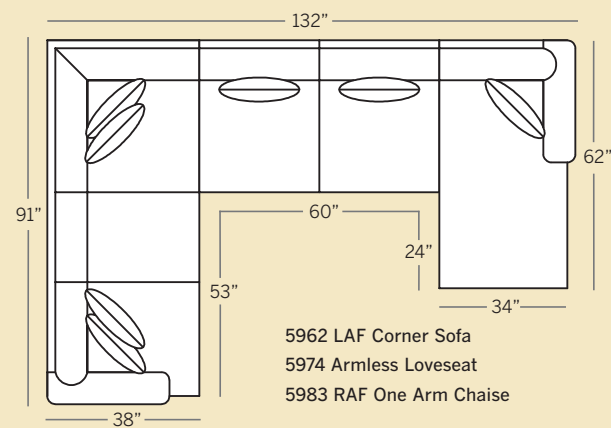

POPULAR SECTIONAL CONFIGURATIONS

5900 Sofa
Overall: H 39 W 84 D 38
Seating: H 18 W 68 D 22
Seat Height: 21 Arm Height: 24
Pillows: 2 P21

5995 Large Sofa
Overall: H 39 W 90 D 38
Seating: H 18 W 74 D 22
Seat Height: 21 Arm Height: 24
Pillows: 4 P21

5985 Sofa
Overall: H 39 W 84 D 38
Seating: H 18 W 68 D 22
Seat Height: 21 Arm Height: 24
Pillows: 2 P21

5975 Studio Sofa
Overall: H 39 W 78 D 38
Seating: H 18 W 62 D 22
Seat Height: 21 Arm Height: 24
Pillows: 2 P21

5920 Loveseat
Overall: H 39 W 61 D 38
Seating: H 18 W 45 D 22
Seat Height: 21 Arm Height: 24
Pillows: 2 P21

5961 Corner Chair
Overall: H 39 W 38 D 38
Seating: H 18 W 22 D 22
Seat Height: 21 Arm Height: N/A
Pillows: 2 P21

Drawings are 1/4" scale

Please note: Track/English Arm Pieces are 3 inches less per arm on overall width.