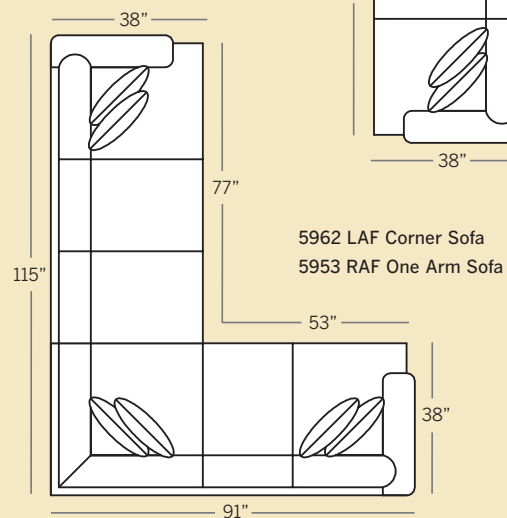

POPULAR SECTIONAL CONFIGURATIONS

5900 Sofa
Overall: H 39 W 84 D 38
Seating: H 18 W 68 D 22
Seat Height: 21 Arm Height: 24
Pillows: 2 P21

5995 Large Sofa
Overall: H 39 W 90 D 38
Seating: H 18 W 74 D 22
Seat Height: 21 Arm Height: 24
Pillows: 4 P21

5985 Sofa
Overall: H 39 W 84 D 38
Seating: H 18 W 68 D 22
Seat Height: 21 Arm Height: 24
Pillows: 2 P21

5975 Studio Sofa
Overall: H 39 W 78 D 38
Seating: H 18 W 62 D 22
Seat Height: 21 Arm Height: 24
Pillows: 2 P21

5920 Loveseat
Overall: H 39 W 61 D 38
Seating: H 18 W 45 D 22
Seat Height: 21 Arm Height: 24
Pillows: 2 P21

5961 Corner Chair
Overall: H 39 W 38 D 38
Seating: H 18 W 22 D 22
Seat Height: 21 Arm Height: N/A
Pillows: 2 P21

Drawings are 1/4" scale

Please note: Track/English Arm Pieces are 3 inches less per arm on overall width.