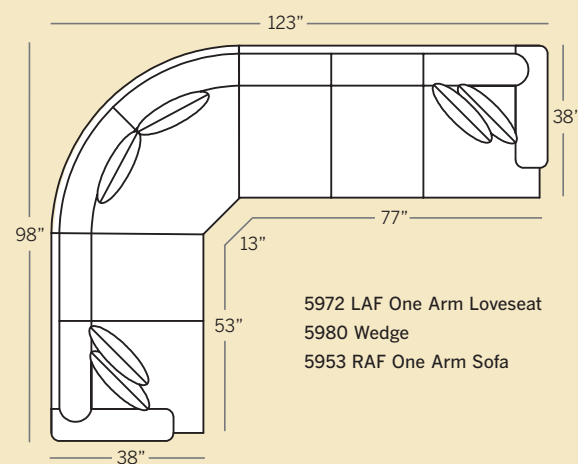

POPULAR SECTIONAL CONFIGURATIONS

5900 Sofa
Overall: H 39 W 84 D 38
Seating: H 18 W 68 D 22
Seat Height: 21 Arm Height: 24
Pillows: 2 P21

5995 Large Sofa
Overall: H 39 W 90 D 38
Seating: H 18 W 74 D 22
Seat Height: 21 Arm Height: 24
Pillows: 4 P21

5985 Sofa
Overall: H 39 W 84 D 38
Seating: H 18 W 68 D 22
Seat Height: 21 Arm Height: 24
Pillows: 2 P21

5975 Studio Sofa
Overall: H 39 W 78 D 38
Seating: H 18 W 62 D 22
Seat Height: 21 Arm Height: 24
Pillows: 2 P21

5920 Loveseat
Overall: H 39 W 61 D 38
Seating: H 18 W 45 D 22
Seat Height: 21 Arm Height: 24
Pillows: 2 P21

5961 Corner Chair
Overall: H 39 W 38 D 38
Seating: H 18 W 22 D 22
Seat Height: 21 Arm Height: N/A
Pillows: 2 P21

Drawings are 1/4" scale

Please note: Track/English Arm Pieces are 3 inches less per arm on overall width.