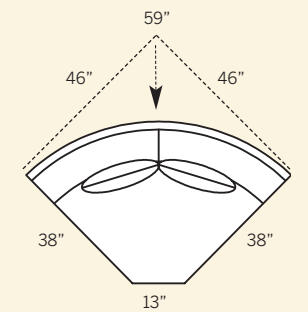

5920 Loveseat
Overall: H 39 W 61 D 38
Seating: H 18 W 45 D 22
Seat Height: 21 Arm Height: 24
Pillows: 2 P21

5961 Corner Chair
Overall: H 39 W 38 D 38
Seating: H 18 W 22 D 22
Seat Height: 21 Arm Height: N/A
Pillows: 2 P21

5901 Chair
Overall: H 39 W 41 D 38
Seating: H 18 W 24 D 22
Seat Height: 21 Arm Height: 24

5965 Conversation Sofa
Overall: H 39 W 94 D 38
Seating: H 18 W 73 D 22
Seat Height: 21 Arm Height: 24
Pillows: 4 P21

5962 LAF Corner Sofa
5963 RAF Corner Sofa
Overall: H 39 W 91 D 38
Seating: H 18 W 67 D 22
Seat Height: 21 Arm Height: 24
Pillows: 4 P21

5908 Ottoman
Overall: H 18 W 30 D 25

5980 Wedge
Overall: H 39 W 65 D 38
Seating: H 18 W 45 D 22
Seat Height: 21 Arm Height: N/A
Pillows: 2 P21

Drawings are 1/4" scale

Please note: Track/English Arm Pieces are 3 inches less per arm on overall width.